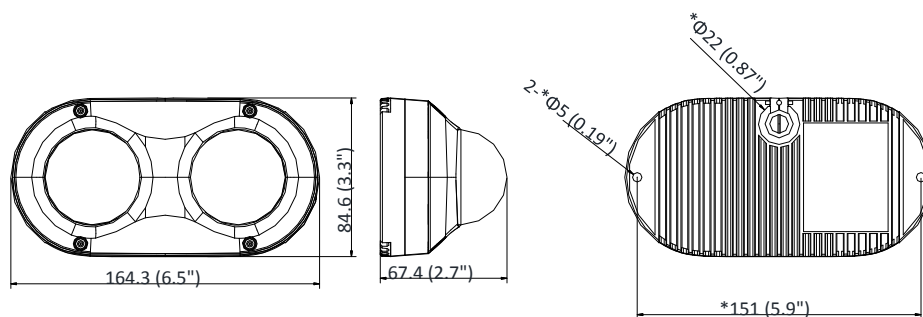

Material	Metal
Camera Dimension	164.3 × 84.6 × 67.4 mm (6.5" × 3.3" × 2.7")
Package Dimension	227 × 172 × 125 mm (8.9" × 6.8" × 4.9")
Camera Weight	770g (1.7 lb.)
With Package Weight	1053g (2.3 lb.)
Approval	
Class	Class B
Protection	Ingress protection: IP67, IK10
EMC	FCC (47 CFR Part 15, Subpart B); CE-EMC (EN 55032: 2015, EN 61000-3-2: 2014, EN 61000-3-3: 2013, EN 50130-4: 2011 +A1: 2014); RCM (AS/NZS CISPR 32: 2015); IC (ICES-003: Issue 6, 2016); KC (KN 32: 2015, KN 35: 2015)
Safety	UL (UL 60950-1); CB (IEC 60950-1:2005 + Am 1:2009 + Am 2:2013); CE-LVD (EN 60950-1:2005 + Am 1:2009 + Am 2:2013); BIS (IS 13252(Part 1):2010+A1:2013+A2:2015)
Environment	CE-RoHS (2011/65/EU); WEEE (2012/19/EU); Reach (Regulation (EC) No 1907/2006)

* Listed resolutions are only selectable options. It does not mean that all streams can work at their maximum resolution at the same time.

Available Model

DS-2CD6D52G0-IH (2.8/4/6 mm), DS-2CD6D52G0-IHS (2.8/4/6 mm)

Dimension

Unit: mm(inch)