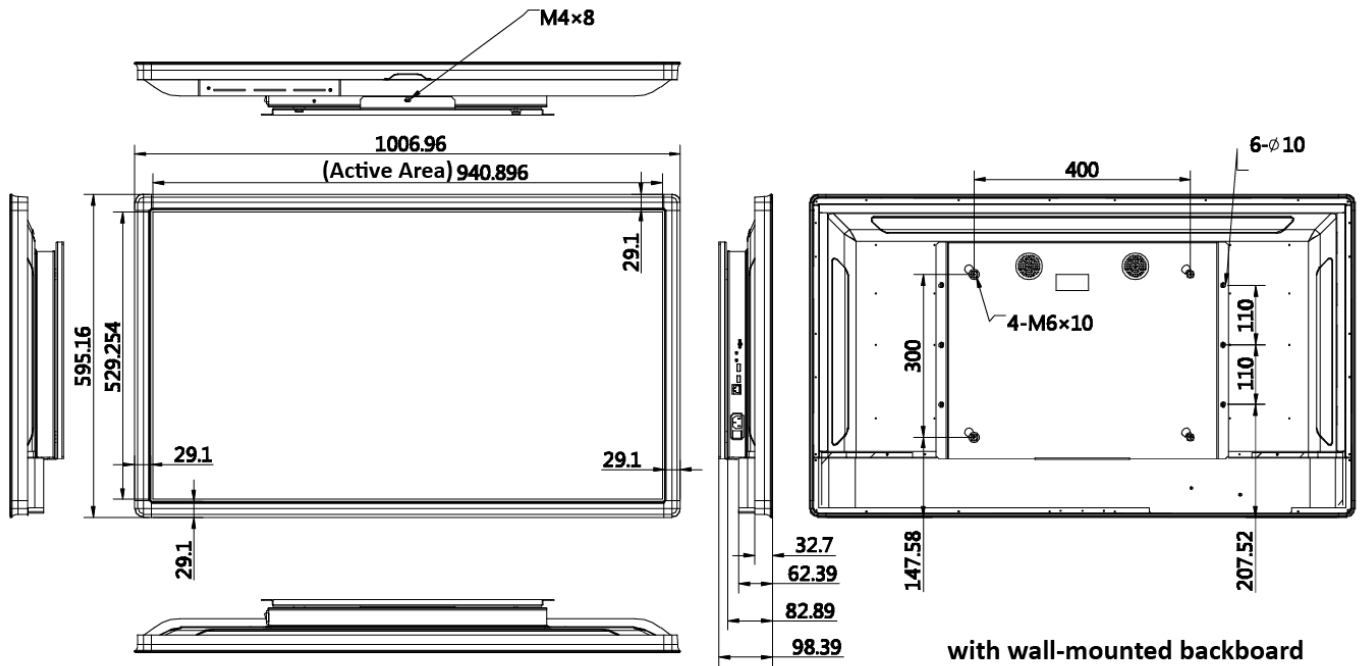

Dimension (unit: mm)