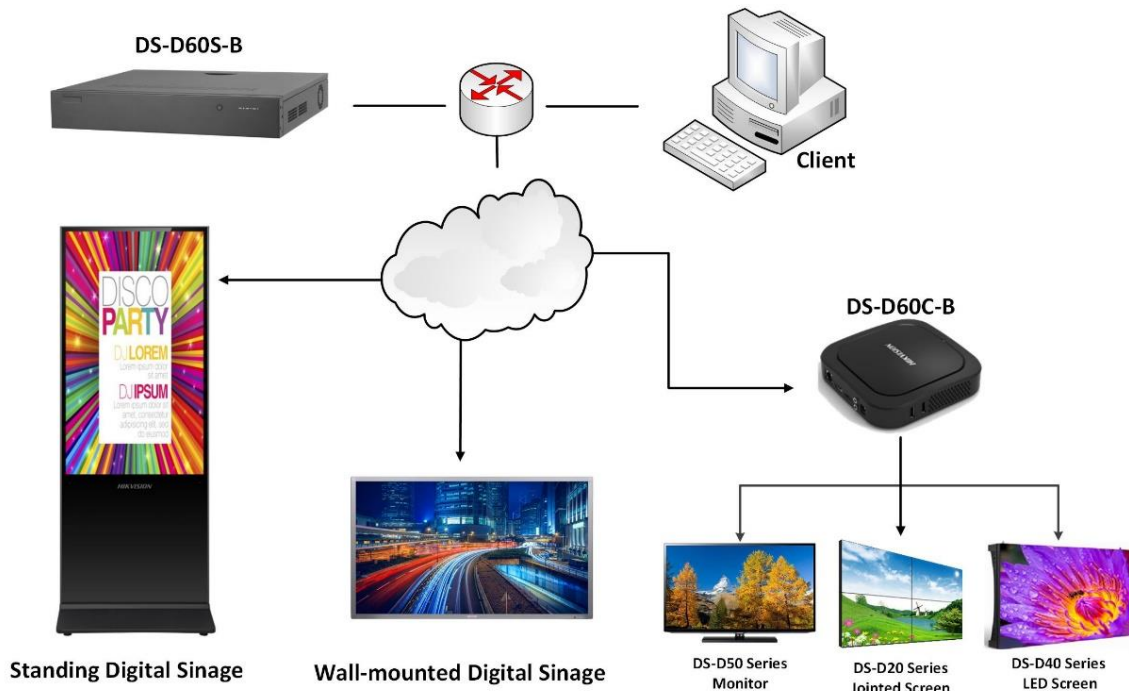

Typical Application