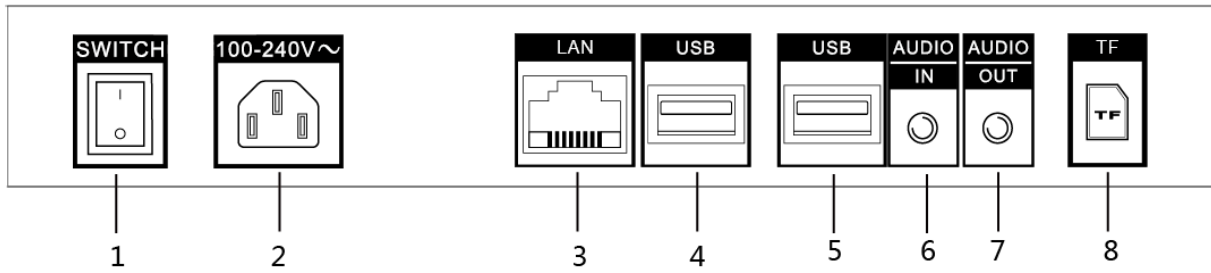

Physical Interface

No.	Interface	Description	No.	Interface	Description
1	SWITCH	Power switch	2	100-240V~	Power interface
3	LAN	Network interface	4	USB	USB 2.0 interface
5	USB	USB 2.0 interface	6	AUDIO IN	Audio input
7	AUDIO OUT	Audio output	8	TF	TF card slot

Accessory Device

Model	Material Code	Description	Picture
DS-D60S-B	302501753	Information release management server (integration of software and hardware)	

Available Model

DS-D6043TL-B