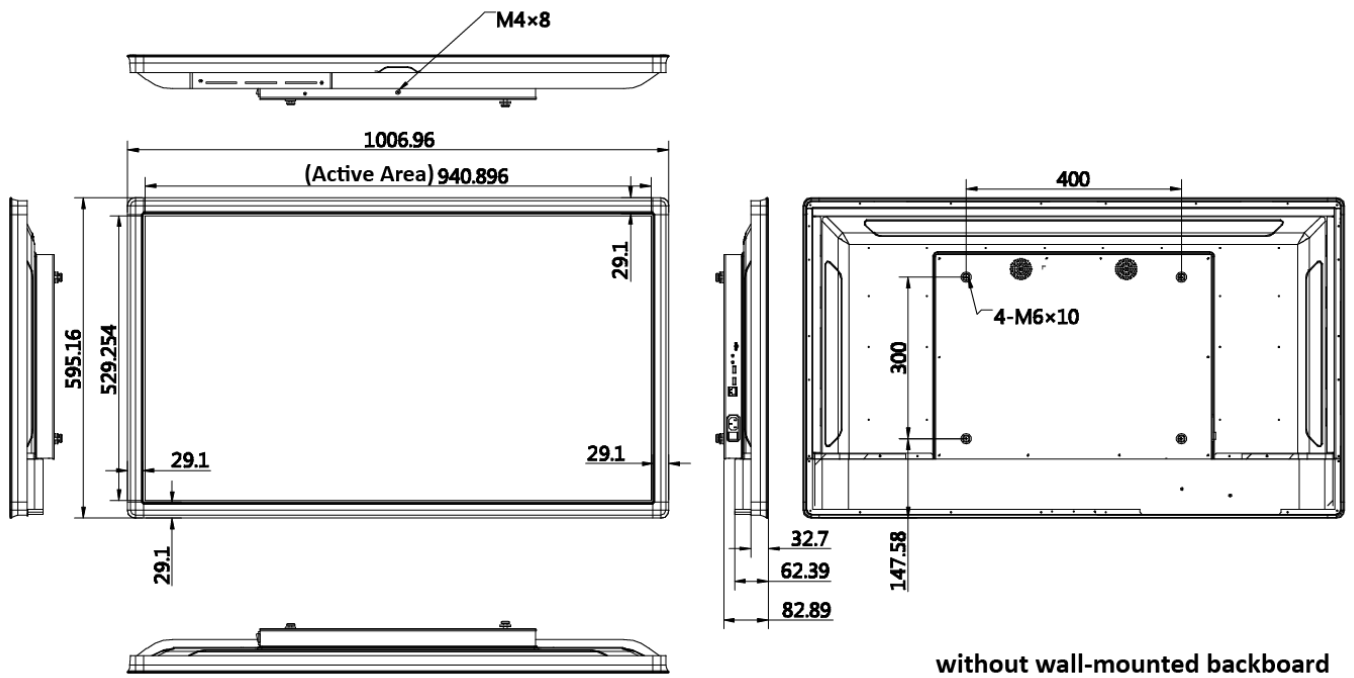

Dimension (unit: mm)