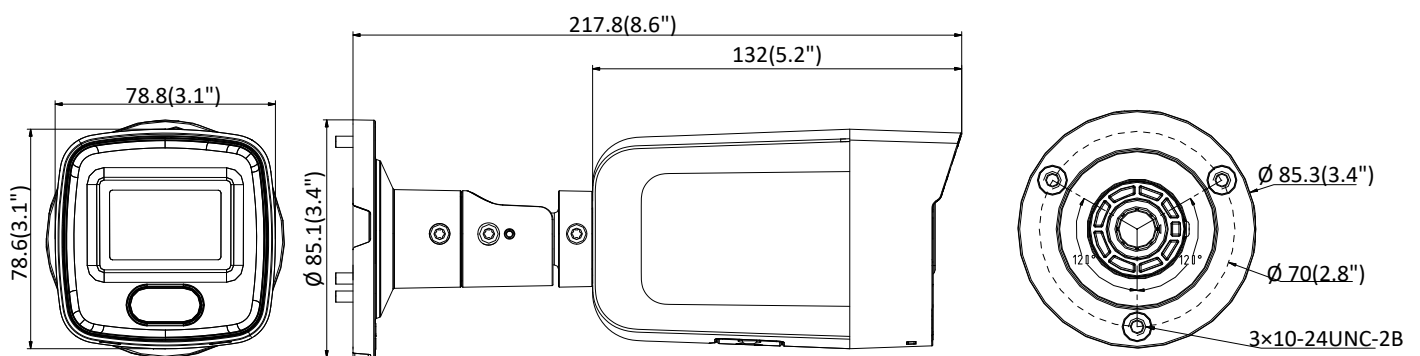

Network Storage	microSD/SDHC/SDXC card (256 GB), local storage and NAS (NFS,SMB/CIFS), ANR
Client	iVMS-4200, Hik-Connect, Hik-Central
Web Browser	IE8+, Chrome41.0-44, Firefox30.0-51, Safari8.0-11
<b>Image</b>	
Day/Night Switch	Day/Night/Auto/Schedule
Image Enhancement	BLC, HLC, 3D DNR
Image Settings	Saturation, brightness, contrast, sharpness, AGC, and white balance are adjustable by client software or web browser
S/N Ratio	>50dB
<b>Interface</b>	
RS-232	RS-232 serial port control
On-board Storage	Built-in micro SD/SDHC/SDXC slot, up to 256 GB
Hardware Reset	Yes
Communication Interface	1 RJ45 10M/100M self-adaptive Ethernet port
<b>Smart Feature-Set</b>	
Basic Event	Motion detection, video tampering alarm, exception (IP address conflict, illegal login)
Premier Protection	Intrusion detection, line crossing detection
<b>General</b>	
General Function	One-key reset, anti-flicker, heartbeat, mirror, password protection, privacy masks, IP address conflict, flash log
Software Reset	Yes
Linkage Method	Upload to FTP/NAS/memory card, notify surveillance center, send email, trigger capture
Storage Conditions	-30 °C to 60 °C (-22 °F to 140 °F)
Startup and Operating Conditions	-30 °C to 60 °C (-22 °F to 140 °F)
Power Supply	12 VDC ± 20%, PoE: 802.3af
Power Consumption and Current	12VDC, 0.4 A, max. 5 W; PoE:(802.3af, 36V to 57V), 0.2 A to 0.1 A, max. 6.5 W
Power Interface	Ø5.5 mm coaxial power plug
Material	Metal
Camera Dimension	85 × 85 × 218 mm (3.3" × 3.3" × 8.6")
Package Dimension	315 × 137 × 141 mm (12.4" × 5.4" × 5.6")
Camera Weight	0.680 kg (1.5 lb.)
With Package Weight	1.005 kg (2.2 lb.)
<b>Approval</b>	
Protection	Ingress protection: IP67 (IEC 60529-2013)
EMC	CE-EMC (EN 55032: 2015, EN 61000-3-2: 2014, EN 61000-3-3: 2013, EN 50130-4: 2011 +A1: 2014); RCM (AS/NZS CISPR 32: 2015); IC (ICES-003: Issue 6, 2016); KC (KN 32: 2015, KN 35: 2015)

## Dimension

Unit: mm(inch)