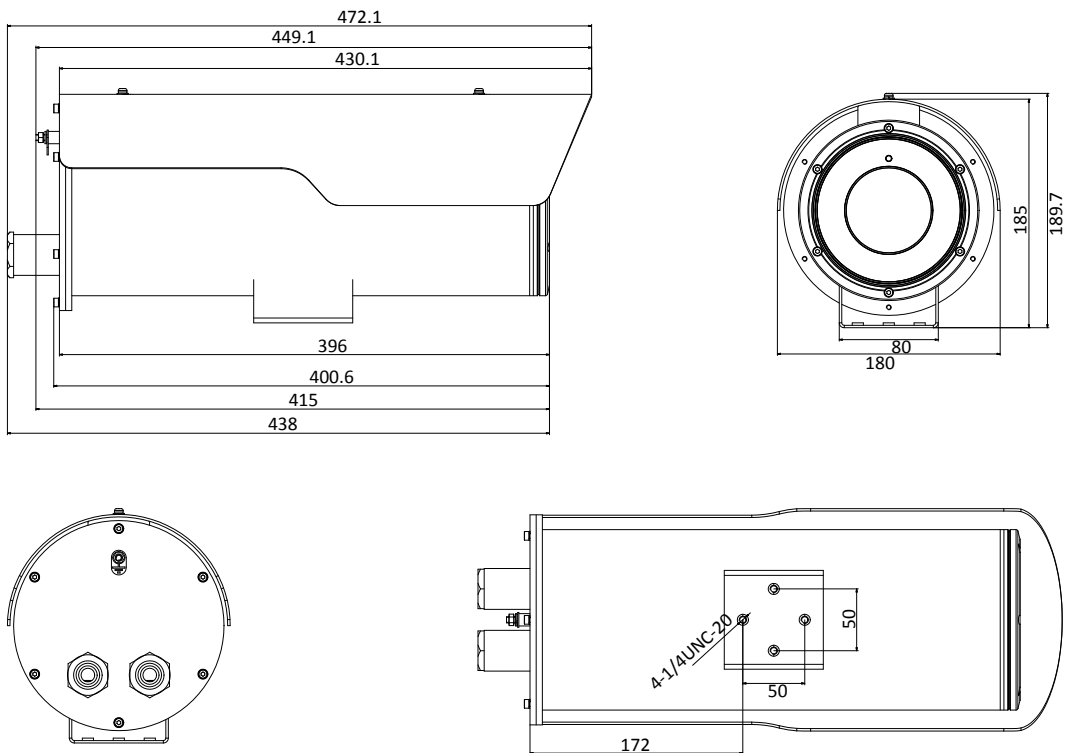

Model with NO Wiper