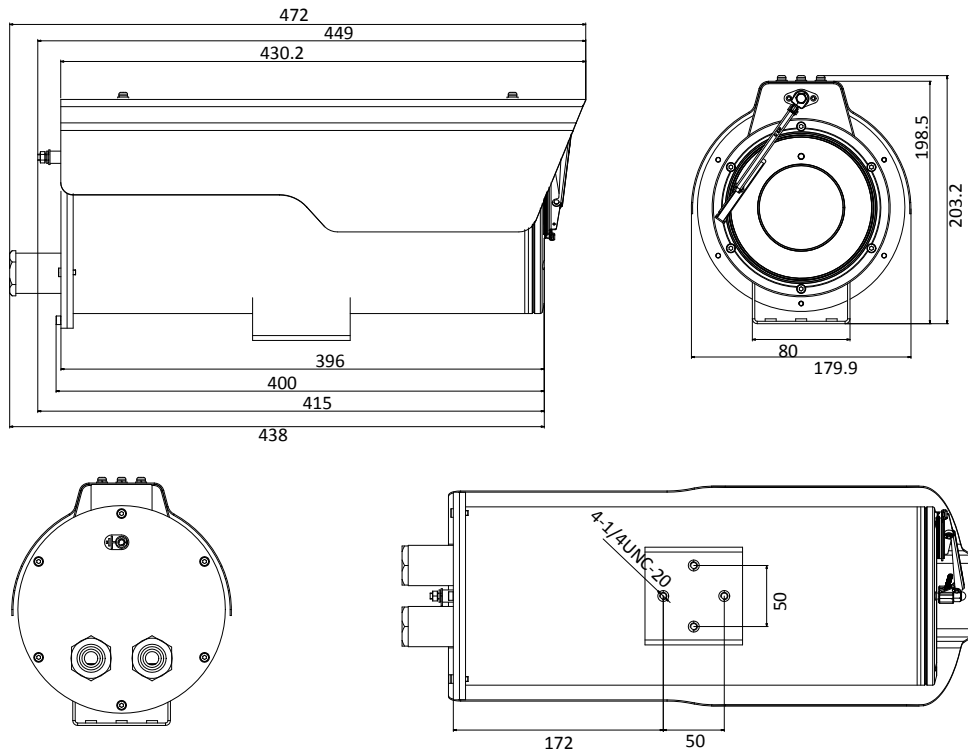

## Available Models

DS-2CD6626B-IZHRS (2.8 – 12 mm), DS-2CD6626B-IZHRS (8 – 32 mm)

DS-2CD6626B-IZHS (2.8 – 12 mm), DS-2CD6626B-IZHS (8 – 32 mm)

*\*Model with “-R” supports wiper.*

**Dimensions**

**Model with Wiper**