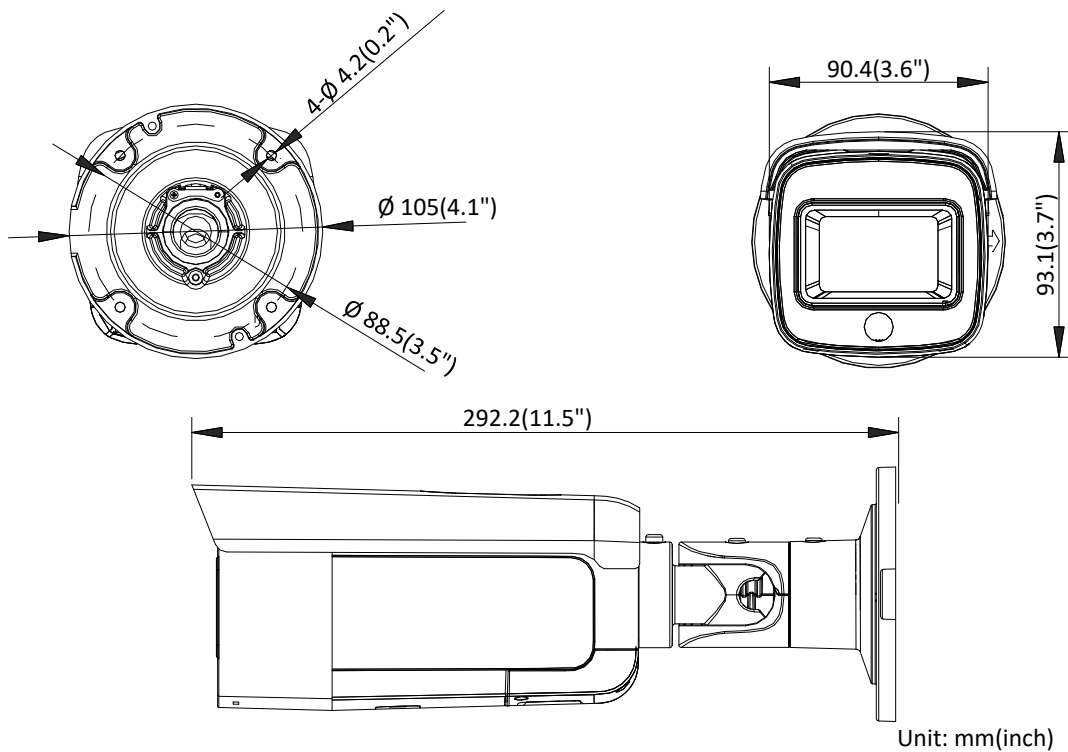

Dimension

Accessory

Distributed by

DS-1260ZJ
Junction Box

DS-1280ZJ-S
Junction Box

HIKVISION®

Headquarters

No.555 Qianmo Road, Binjiang District,
Hangzhou 310051, China
T +86-571-8807-5998
overseasbusiness@hikvision.com

Hikvision USA
T +1-909-895-0400
sales.usa@hikvision.com

Hikvision Australia
T +61-2-8599-4233
salesau@hikvision.com

Hikvision India
T +91-22-28469900
sales@pramahikvision.com

Hikvision Canada
T +1-866-200-6690
sales.canada@hikvision.com

Hikvision Thailand
T +662-275-9949
sales.thailand@hikvision.com

Hikvision Europe
T +31-23-5542770
sales.eu@hikvision.com

Hikvision Italy
T +39-0438-6902
info.it@hikvision.com

Hikvision Brazil
T +55 11 3318-0050
Latam.support@hikvision.com

Hikvision Turkey
T +90 [216]521 7070- 7074
sales.tr@hikvision.com

Hikvision Malaysia
T +601-7652-2413
sales.my@hikvision.com

Hikvision UK & Ireland
T +01628-902140
sales.uk@hikvision.com

Hikvision South Africa
Tel: +27 (10) 0351172
sale.africa@hikvision.com

Hikvision France
T +33(0)1-85-330-450
info.fr@hikvision.com

Hikvision Kazakhstan
T +7-727-9730667
nikia.panfilov@hikvision.ru

Hikvision Vietnam
T +84-974270888
sales.vt@hikvision.com

Hikvision UAE
T +971-4-4432090
salesme@hikvision.com

Hikvision Singapore
T +65-6684-4718
sg@hikvision.com

Hikvision Spain
T +34-91-737-16-55
info.es@hikvision.com

Hikvision Tashkent
T +99-87-1238-9438
uzb@hikvision.ru

Hikvision Hong Kong
T +852-2151-1761
info.hk@hikvision.com

Hikvision Russia
T +7-495-669-67-99
sateru@hikvision.com

Hikvision Korea
T +82-[0]31-731-8817
sales.korea@hikvision.com

Hikvision Poland
T +48-22-460-01-50
info.pl@hikvision.com

Hikvision Indonesia
T +62-21-2933759
Sales.Indonesia@hikvision.com

Hikvision Colombia
sales.colombia@hikvision.com

05057020181225