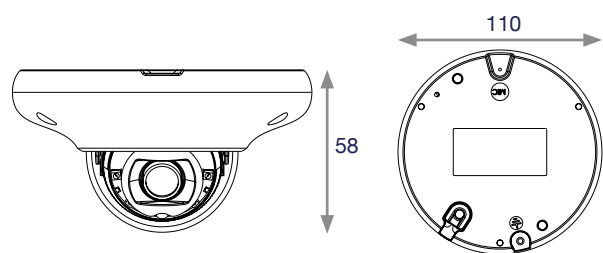

Accessories

WIPJBBV
WISH IP Junction Box for Varifocal
Cameras

Dimensions (mm)

Specification

Model Number	WIP4FD
Image Sensor	1/3" CMOS
Resolution	4MP
Image Size	2688 x 1520
Electronic Shutter	1/25 s ~ 1/100000 s
Iris Type	Fixed Iris
Minimum Illumination	0.05 Lux @F1.2, AGC On: 0 Lux with IR
Lens	2.8mm @ F2.0
Lens Mount	M12
Day & Night	ICR
Wide Dynamic Range	120dB
BLC	Yes
HLC	Yes
Defogging	Yes
Digital NR	2D / 3D DNR
Angle Adjustment	Pan: 0°~360°, Tilt: 0°~70°, Rotation Angle: 0°~350°
Video Compression	H.265 / H.264 / MJPEG
H.265 Compression Standard	Main Profile @ Leve4 1 High Tier
Resolution	4MP (2592 x 1520), 2K (2560 x 1440), 3MP (2304 x 1296), 1080P (1920 x 1080), 720P (1280 x 720), D1, CIF, 480 x 240
Main Stream	60HZ: 4MP (1~30fps), 2K (1~30fps), 3MP (1~30fps), 1080P (1~60fps), 720P (1~30fps) 50HZ: 4MP (1~25fps), 2K (1~25fps), 3MP (1~25fps), 1080P (1~50fps), 720P (1~25fps)
Bit Rate	128 Kbps ~ 10 Mbps
Encode Mode	VBR / CBR
Quality	Five Levels under VBR; Freely Adjustable under CBR
Image Settings	ROI, Saturation, Brightness, Chroma, Contrast, Wide Dynamic, Sharpen, NR, etc. Adjustable through Client Software or Web Browser
Audio Compression	G711A / U
ROI	Each ROI to be Configured Separately
Network	RJ45
Audio	MIC In: x1 with Built In Sound Pick Up
Video Output	CVBS Video Output (BNC x1)
Storage Card	TF Card, Up to 128GB
Remote Monitoring	IE Browsing, CMS Remote Control
Online Connection	Support Simultaneous Monitoring for up to 6 Users, Support Multi-Stream Real Time Transmission
Network Protocol	TCP / IP, UDP, DHCP, NTP, RTSP, PPPoE, DDNS, SMTP, FTP
Interface Protocol	ONVIF, GB-T/28181-2011
Storage	TF Card Local Storage, Network Remote Storage
Smart Alarm	Motion Alarm
PoE	Yes
IR Distance	0 ~ 10m
Power Supply	DC12V / PoE
Power Consumption	< 4.5W
Operating Environment	- 20 °C ~ 50 °C, 10 % ~ 90 % (Relative Humidity)
Dimensions	110 × 58 mm
Weight	349g