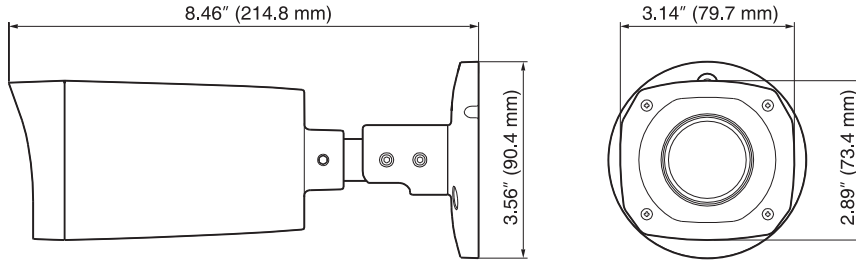

Network WDR 4 MP IR Bullet Camera

RECOMMENDED ACCESSORIES

SYSTEM COMPATIBILITY		MOUNTS AND ACCESSORIES	
HEN*4	8/16/32/64-channel Performance Series 4K NVRs (H.264 and H.265)	HQA-PM2**	Pole Mount Bracket
HEN*2	4/8/16-channel Performance Series NVRs (H.264)	HB34S2-CM**	Corner Mount Bracket
		HBS2-BB	Junction Box

** The HBS2-BB junction box must be used when installing the camera to HQA-PM2 or HB34S2-CM.

ORDERING

HBW4PER2	Network WDR 4 MP IR Bullet Camera, 1/3" CMOS, 2.7-13.5 mm MFZ, 4 IR LEDs, PoE, IP66, H.265/H.264/Smart Codec

DIMENSIONS

For more information

www.honeywellvideo.com

Honeywell Security

2700 Blankenbaker Pkwy, Suite 150

Louisville, KY 40299

1.800.323.4576

www.honeywell.com

ONVIF and the ONVIF logo are trademarks of ONVIF Inc. Honeywell reserves the right, without notification, to make changes in product design or specifications.

L/HBW4PER2D/D | 11/18
© 2018 Honeywell International Inc.

Honeywell