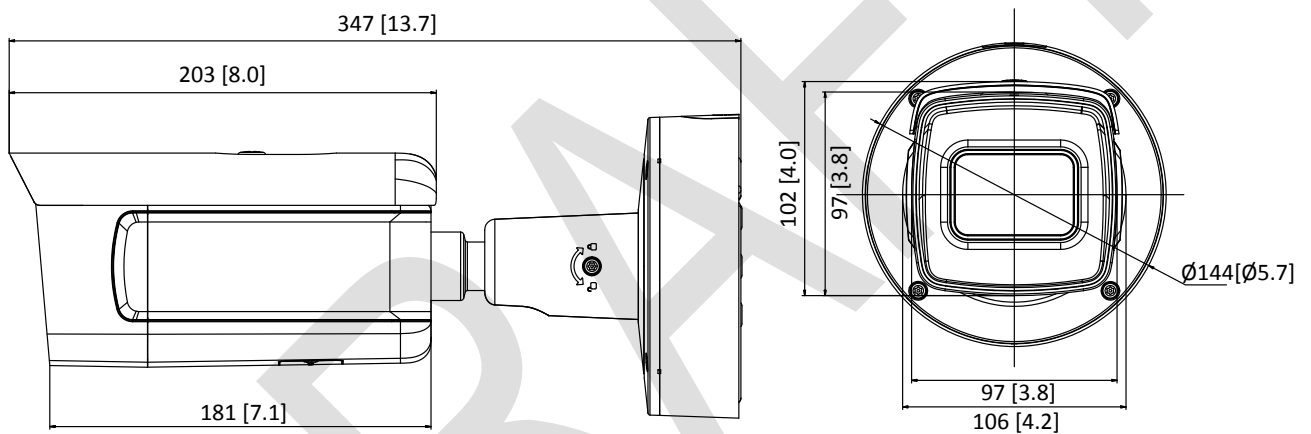

Power Consumption and Current	-IZS: 12 VDC, 1.0 A, max. 12 W; PoE (802.3at, 42.5 V to 57 V), 0.3 A to 0.2 A -IZHS: 12 VDC, 1.3 A, max. 15 W; PoE (802.3at, 42.5 V to 57 V), 0.4 A to 0.3 A
Protection Level	IP67, IK10
Heater	-H: yes
Material	Aluminum alloy
Dimensions	Camera: $\Phi 144 \times 347$ mm ( $\Phi 5.7'' \times 13.7''$ ) With package: $405 \times 190 \times 180$ mm ( $15.9'' \times 7.5'' \times 7.1''$ )
Weight	Camera: approx. 2.45 kg (5.40 lb.) With package: approx. 2.7 kg (5.95 lb.)

## Dimension

Unit: mm[inch]