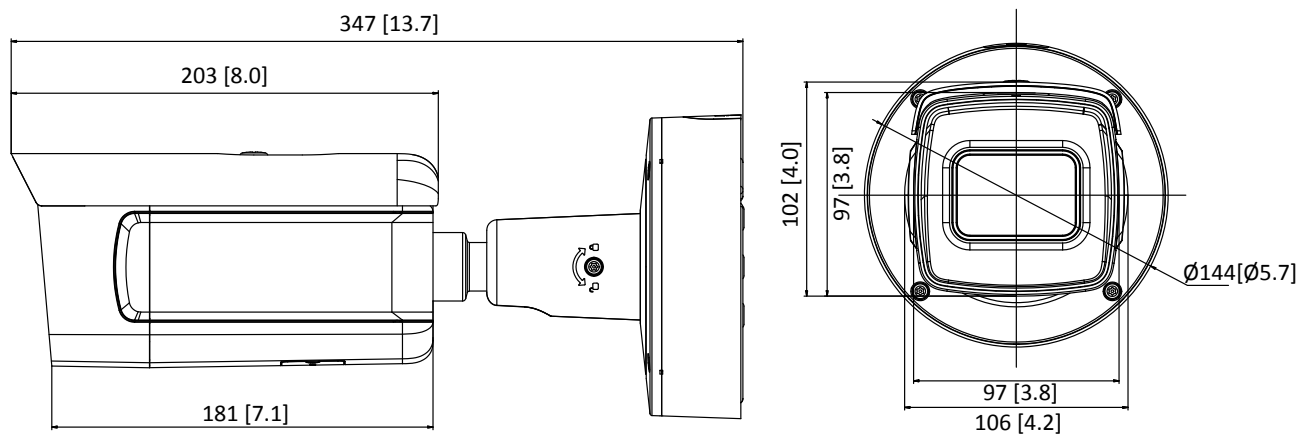

Power Supply	12 VDC $\pm$ 20%, two-core terminal block PoE (802.3at, class 4)
Power Consumption and Current	-IZS: 12 VDC, 1.0 A, max. 12 W; PoE (802.3at, 42.5 V to 57 V), 0.3 A to 0.2 A -IZHS: 12 VDC, 1.3 A, max. 15 W; PoE (802.3at, 42.5 V to 57 V), 0.4 A to 0.3 A
Protection Level	IP67, IK10
Heater	-H: yes
Material	Aluminum alloy
Dimensions	Camera: $\Phi 144 \times 347$ mm ( $\Phi 5.7'' \times 13.7''$ ) With package: $405 \times 190 \times 180$ mm ( $15.9'' \times 7.5'' \times 7.1''$ )
Weight	Camera: approx. 2.45 kg (5.40 lb.) With package: approx. 2.7 kg (5.95 lb.)

## Dimension

Unit: mm[inch]