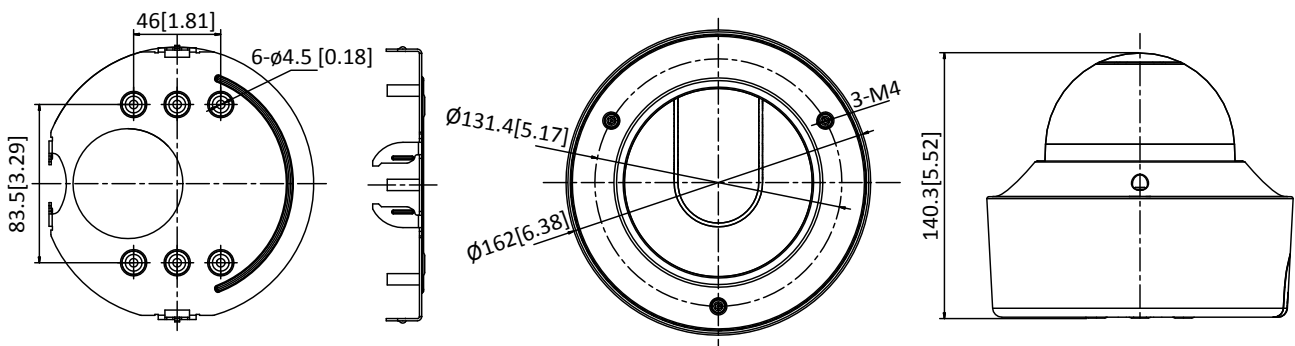

Power Supply	12 VDC $\pm$ 20%, two-core terminal block PoE (802.3at, class 3): 42.5 V to 57 V
Power Consumption and Current	-IZS: 12 VDC $\pm$ 20%: 1.2 A, max. 12 W, PoE (802.3at, class 3): 42.5 V to 57 V, 0.3 A to 0.2 A -IZHS: 12 VDC $\pm$ 20%: 1.4 A, max. 17 W, PoE (802.3at, class 3): 42.5 V to 57 V, 0.4 A to 0.3 A
Protection Level	IP67, IK10
Material	Aluminum alloy
Dimensions	Camera: $\Phi 162 \times 140.3$ mm ($\Phi 6.4'' \times 5.5''$) With package: $251 \times 215 \times 189$ mm ($9.9'' \times 8.5'' \times 7.4''$)
Weight	Camera: 1450 g (3.20 lb.) With package: 1950 g (4.30 lb.)

Note: Listed resolutions are only selectable options. It does not mean that all streams can work at their maximum resolution at the same time.

Available Model

DS-2CD5585G0-IZS (2.8–12 mm), DS-2CD5585G0-IZHS (2.8–12 mm)

*-H: heater supported

Dimension

Unit: mm[inch]