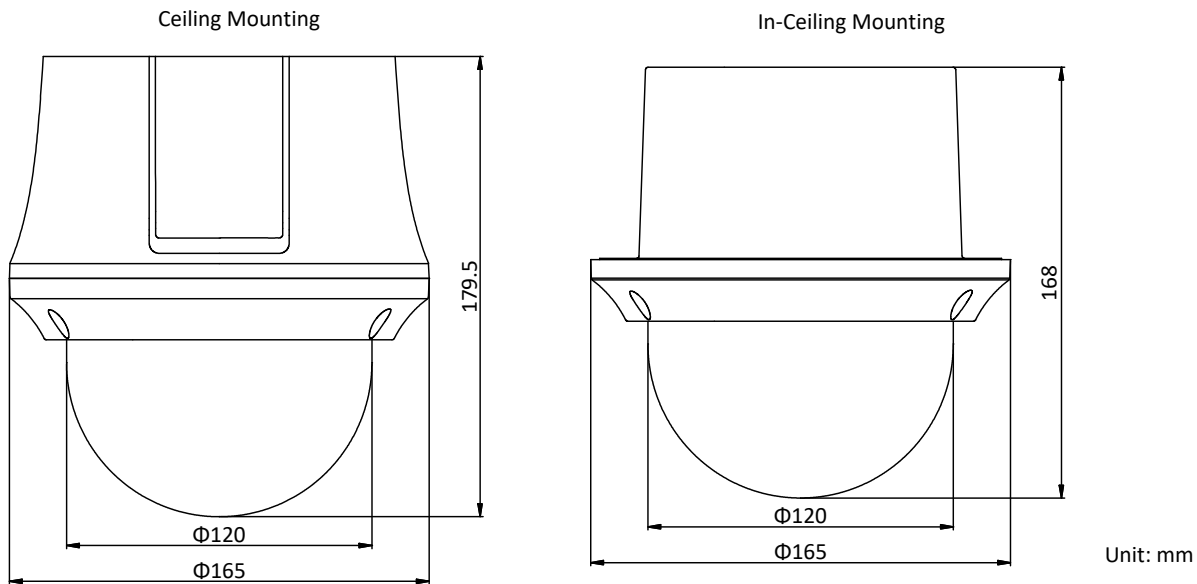

Available Model

DS-2DE4225W-DE3, 12 VDC & PoE+ (802.3 at, class4)

Dimensions