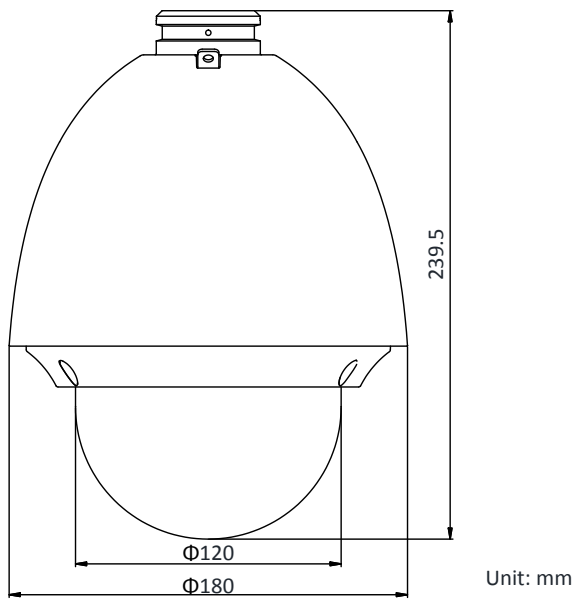

Available Model

DS-2DE4225W-DE, 12 VDC & PoE+ (802.3 at, class4)

Dimensions