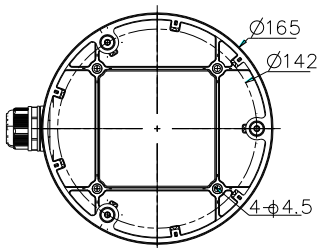

DS-1280ZJ-DM26

Junction Box for
Dome Camera

Features:

- Aluminum alloy material with surface spray treatment
- Waterproof design
- Cable hole on bracket makes the feature better

Dimension:

Order Model:

DS-1280ZJ-DM26

Parameter:

Model	DS-1280ZJ-DM26
Parameters	Junction Box for Dome Camera
Appearance	Hikvision White
Material	Aluminum Alloy
Dimension	Φ 165×65mm
Weight	466g

Notice:

- The bracket should be installed on flat wall
- Waterproof rubber is necessary for outdoor application
- The wall must be capable of supporting over 3 times as much as the total weight of the camera and the mount.
- The maximum load capacity of the bracket is **4.5KG**

Note: The actual dome camera may vary from the picture above.