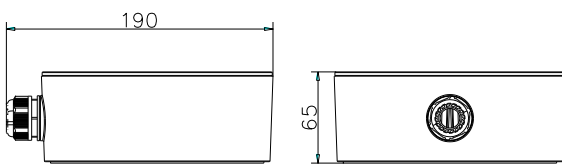

DS-1280ZJ-DM26

Junction Box for
Dome Camera

Features:

- Aluminum alloy material with surface spray treatment
- Waterproof design
- Cable hole on bracket makes the feature better

Dimension:

Order Model:

DS-1280ZJ-DM26

Parameter:

Model	DS-1280ZJ-DM26
Parameters	Junction Box for Dome Camera
Appearance	Hikvision White
Material	Aluminum Alloy
Dimension	Φ 165×65mm
Weight	466g

Notice:

- The bracket should be installed on flat wall
- Waterproof rubber is necessary for outdoor application
- The wall must be capable of supporting over 3 times as much as the total weight of the camera and the mount.
- The maximum load capacity of the bracket is **4.5KG**