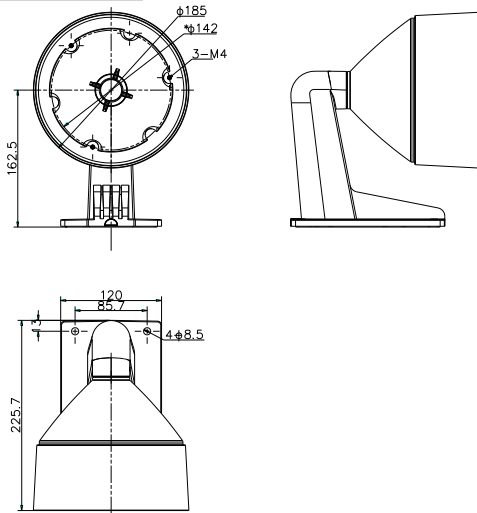

DS-1273ZJ-DM26

Wall Mount Bracket for
Dome Camera

Features:

- Aluminum alloy material with surface spray treatment
- Waterproof design
- Design of cap is for convenient wiring

Dimension:

Order Model:

DS-1273ZJ-DM26

Parameter:

Model	DS-1273ZJ-DM26
Parameters	Wall Mount Bracket for Dome Camera
Appearance	Hikvision White
Material	Aluminum Alloy
Dimension	255×225.7×185mm
Weight	1550g

Notice:

- The bracket should be installed on flat wall
- Waterproof rubber is necessary for outdoor application
- The wall must be capable of supporting over 3 times as much as the total weight of the camera and the mount.
- The maximum load capacity of the bracket is **4.5KG**

Note: The actual bracket may vary from the picture above.