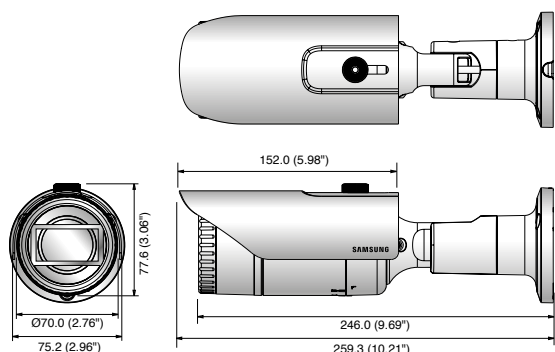

Dimensions

Unit: mm (inch)

Accessories (Optional)

SBO-100B1

SBP-302RPM

QNO-7080R	
VIDEO	
Imaging Device	1/3" 4M CMOS
Total Pixels	2,720(H) x 1,536(V)
Effective Pixels	2,688(H) x 1,520(V)
Scanning System	Progressive
Min. Illumination	Color: 0.15Lux (30IRE), B/W: 0Lux (IR LED on)
LENS	
Focal Length (Zoom Ratio)	2.8 ~ 12mm (4.3x) motorized varifocal
Max. Aperture Ratio	F1.4
Angular Field of View	H: 109.7° ~ 26.0° / V: 60.8° ~ 15.2° / D: 131.3° ~ 30.1°
Min. Object Distance	0.5m (1.64ft)
Focus Control	Simple focus (Motorized V/F) / Manual, Remote control via network
Lens Type	DC auto iris
Mount Type	Board type
OPERATIONAL	
IRViewable Length	30m (98.43ft)
Camera Title	Off / On (Displayed up to 20 characters per line) - W/W : English / Numeric / Special characters - China : English / Numeric / Special / Chinese characters - Common : Multi-line (Max. 5), Color (Grey / Green / Red / Blue / Black / White), Transparency, Auto scale by resolution
Day & Night	True Day & Night
Backlight Compensation	Off / BLC / WDR
Wide Dynamic Range	120dB
Digital Noise Reduction	SSNR (Off / On)
Motion Detection	Off / On (4ea polygonal zones)
Privacy Masking	Off / On (sea rectangular zones)
Gain Control	Off / Low / Middle / High
White Balance	ATW / AWC / Manual / Indoor / Outdoor
LDC (Lens Distortion Correction)	Off / On (5 levels with min / max)
Electronic Shutter Speed	Minimum / Maximum / Anti flicker
Flip / Mirror	Flip / Mirror / Hallway view
Intelligent Video Analytics	Motion detection with metadata, Tampering, Defocus detection
Alarm I/O	Input 1 / Output 1
Alarm Triggers	Motion detection, Tampering detection, SD card error, NAS error, Alarm input, Defocus detection
Alarm Events	File upload via FTP and E-mail, Local storage recording at event, Notification via E-mail, External output
Pixel Counter	Support (Plug-in viewer only)
NETWORK	
Ethernet	RJ-45 (10/100BASE-T)
Video Compression Format	H.265, H.264, MJPEG
Resolution	2592 x 1520, 2560 x 1440 (16:9), 2304 x 1296, 1920 x 1080, 1280 x 1024, 1280 x 960, 1280 x 720, 1024 x 768, 800 x 600, 800 x 450, 720 x 576, 720 x 480, 640 x 360, 320 x 240
Max. Framerate	H.265/H.264: Max. 20fps at 4M, Max. 30fps at 2M all resolutions, MJPEG: Max. 15fps
Smart Codec	WiseStream
Video Quality Adjustment	H.265/H.264: Target bitrate level control, MJPEG: Quality level control
Bitrate Control Method	H.265/H.264: CBR or VBR, MJPEG: VBR
Streaming Capability	Multiple streaming (Up to 3 profiles)
Audio I/O	Line in
Audio Compression Format	G.711 u-law / G.726 selectable G.726 (ADPCM) 8KHz, G.711 8KHz, G.726: 16Kbps, 24Kbps, 32Kbps, 40Kbps
Audio Communication	Uni-directional audio
IP	IPv4, IPv6
Protocol	TCP/IP, UDP/IP, RTP (UDP), RTP (TCP), RTCP, RTSP, NTP, HTTP, HTTPS, SSL/TLS, DHCP, PPPoE, FTP, SMTP, ICMP, IGMP, SNMPv1/v2c/v3 (MIB-2), ARP, DNS, DDNS, QoS, PIM-SM, UPnP, Bonjour
Security	HTTPS (SSL) login authentication, Digest login authentication IP address filtering, User access log, 802.1x authentication
Streaming Method	Unicast / Multicast
Max. User Access	6 users at unicast mode
Storage	micro SD/SDHC/SDXC max. 128G, NAS - Motion images recorded in the SD memory card can be downloaded - Manual recording at local PC
Application Programming Interface	ONVIF Profile S/G, SUNAPI (HTTP API)
Webpage Language	English, Korean, Chinese, French, Italian, Spanish, German, Japanese, Russian, Swedish, Portuguese, Czech, Polish, Turkish, Dutch, Hungary, Greek
Web Viewer	Supported OS: Windows 7, 8.1, 10, Mac OS X 10.9, 10.10, 10.11 Plug-in free Webviewer - Supported Browser: Google Chrome 47, MS Edge 20 Plug-in Webviewer - Supported Browser: MS Explore 11, Mozilla Firefox 43, Apple Safari 9 * Mac OS X only
Central Management Software	SmartViewer
ENVIRONMENTAL	
Operating Temperature / Humidity	-30°C ~ +55°C (-22°F ~ +131°F) / Less than 90% RH * Start up should be done at above -20°C (-4°F)
Storage Temperature / Humidity	-30°C ~ +60°C (-22°F ~ +140°F) / Less than 90% RH
Ingress Protection	IP66
Vandal Resistance	IK10
ELECTRICAL	
Input Voltage / Current	PoE (IEEE802.3af, Class3) / 12V DC
Power Consumption	Max. 8W (PoE), Max. 7W (12V DC)
MECHANICAL	
Color / Material	Dark gray / Metal
Dimensions (WxH)	$\varnothing 70.0 \times 246.0$ mm ($\varnothing 2.76" \times 9.69"$) (Without sunshield)
Weight	750g (1.65 lb)