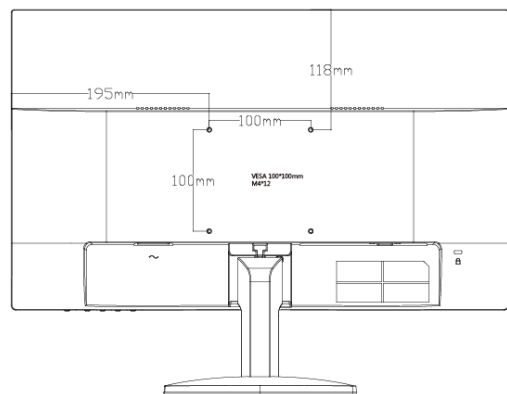

### Physical Interfaces

NO.	Description
1	AC INPUT
2	HDMI INPUT
3	VGA INPUT

# Specifications

Model		DS-D5022FN
LCD Screen	Backlight	TFT-LED Backlight
	Dimension	21.5 inch
	Optimal working resolution	1920 ×1080@60Hz
	Brightness	250 cd/m <sup>2</sup>
	Contrast	3000: 1
	Response time	13ms
	Color	16.7M
	Active Area	476× 268 mm
	Viewing Angle	Horizontal 178°, vertical 178°
Interfaces	VGA input	1
	HDMI input	1
General	Casing Material	Plastic
	Color of Casing	Black
	Wall-mounting Hole	100 ×100 mm
	Wall-mounting Screw	M4
	Speakers	NA
	Power Supply	100 to 240 VAC, 50/60Hz
	Power Consumption	≤ 30W
	Standby Power Consumption	≤ 0.5 W
	Working Temperature	0 to 40 ° C (32 to 104 ° F)
	Working Humidity	10 to 85 %
	Storage Temperature	-20 to 60 ° C (-4 to 140 ° F)
	Storage Humidity	5 to 95%
	Dimensions	489 × 378 × 167mm
	Packing Dimensions	551 × 384 × 110mm
	Gross Weight	4.44kg
Net Weight	2.75 kg	
Accessories	VGA cable	1
	Power Cord	1
	User Manual	1

## Dimensions (unit: mm)

Distributed by