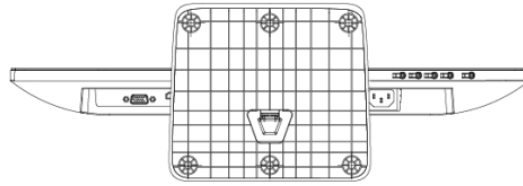

Dimensions (unit: mm)