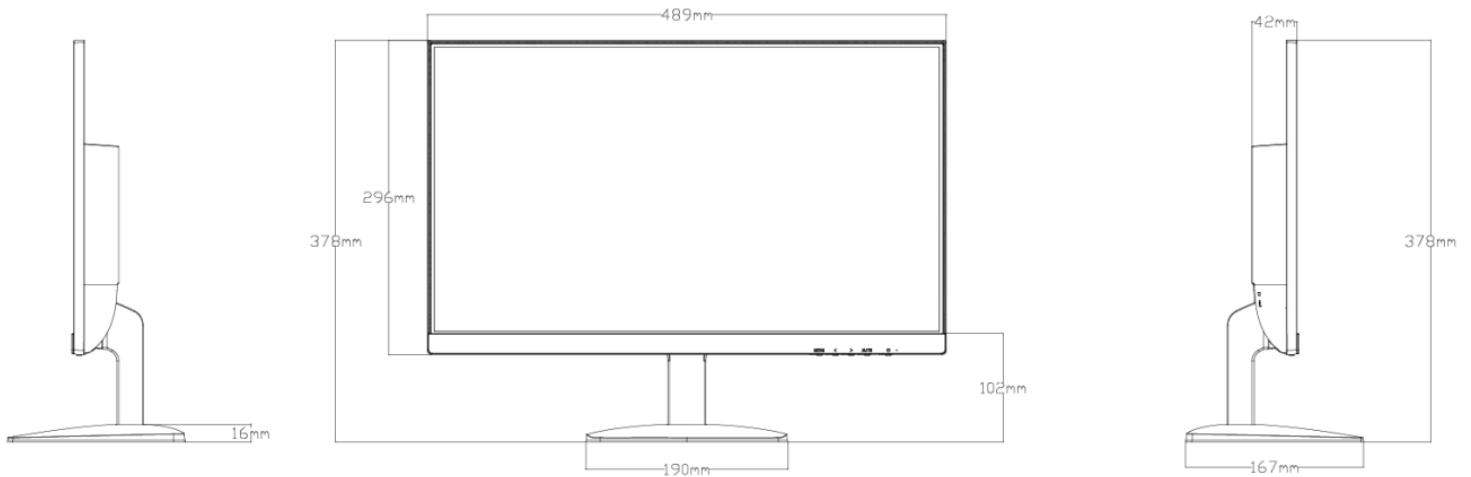

### Physical Interfaces

NO.	Description
1	AC INPUT
2	HDMI INPUT
3	VGA INPUT

# Specifications

Model		DS-D5022FN
LCD Screen	Backlight	TFT-LED Backlight
	Dimension	21.5 inch
	Optimal working resolution	1920 ×1080@60Hz
	Brightness	250 cd/m <sup>2</sup>
	Contrast	3000: 1
	Response time	13ms
	Color	16.7M
	Active Area	476× 268 mm
	Viewing Angle	Horizontal 178°, vertical 178°
Interfaces	VGA input	1
	HDMI input	1
General	Casing Material	Plastic
	Color of Casing	Black
	Wall-mounting Hole	100 ×100 mm
	Wall-mounting Screw	M4
	Speakers	NA
	Power Supply	100 to 240 VAC, 50/60Hz
	Power Consumption	≤ 30W
	Standby Power Consumption	≤ 0.5 W
	Working Temperature	0 to 40 ° C (32 to 104 ° F)
	Working Humidity	10 to 85 %
	Storage Temperature	-20 to 60 ° C (-4 to 140 ° F)
	Storage Humidity	5 to 95%
	Dimensions	489 × 378 × 167mm
	Packing Dimensions	551 × 384 × 110mm
	Gross Weight	4.44kg
Net Weight	2.75 kg	
Accessories	VGA cable	1
	Power Cord	1
	User Manual	1

## Dimensions (unit: mm)

Distributed by