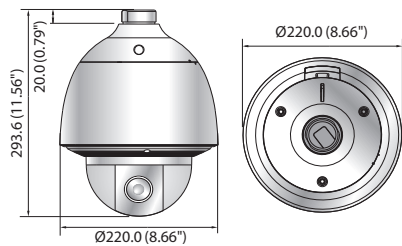

Dimensions

Unit : mm (inch)

HCP-6320HA

HCP-6320A

Accessories (Optional)

	HCP-6320HAN/HP	HCP-6320AN/P
VIDEO		
Imaging Device	1/2.8" 2.38M CMOS	
Total Pixels	1,952(H) x 1,116(V), 2.18M pixels	
Effective Pixels	1,944(H) x 1,104(V), 2.14M pixels	
Scanning System	Progressive	
Min. Illumination	Color : 0.3Lux (1/30sec, F1.6, 50IRE), 0.005Lux (2sec, F1.6, 50IRE) B/W : 0.03Lux (1/30sec, F1.6, 50IRE), 0.0005Lux (2sec, F1.6, 50IRE) Color : 0.2Lux (1/30sec, F1.6, 30IRE), 0.003Lux (2sec, F1.6, 30IRE) B/W : 0.01Lux (1/30sec, F1.6, 30IRE), 0.0001Lux (2sec, F1.6, 30IRE)	
S / N Ratio	50dB	
Video Output	AHD : 1080p, BNC CVBS : SD, DIP connector type	
LENS		
Focal Length (Zoom Ratio)	4.44 ~ 142.6mm (Optical 32x)	
Max. Aperture Ratio	F1.6(Wide) / F4.4(Tele)	
Angular Field of View	H : 62.8°(Wide) ~ 2.23°(Tele) / V : 36.8°(Wide) ~ 1.26°(Tele)	
Min. Object Distance	Wide : 1.4m (4.59ft), Tele : 1.9m (6.23ft)	Wide : 1.5m (4.92ft), Tele : 2m (6.56ft)
Focus Control	Auto / Manual / One push	
Lens Type	DC auto iris	
Mount Type	Board-in type	
PAN / TILT		
Pan Range	360° Endless	
Pan Speed	Preset : 700°/sec, Manual : 0.024°/sec ~ 200°/sec	
Tilt Range	210° (-15° ~ 195°)	
Tilt Speed	Preset : 700°/sec, Manual : 0.024°/sec ~ 200°/sec	
Preset	255ea	
Preset Accuracy	±0.2°	
Azimuth	Yes (E / W / S / N / NE / SE / NW / SW OSD)	
OPERATIONAL		
Camera Title	Off / On (Displayed up to 15 characters)	
Day & Night	Auto (ICR) / Color / B/W	
Backlight Compensation	Off / BLC / HLC	
Wide Dynamic Range	120dB	
Contrast Enhancement	SSDR (Off / On)	
Digital Noise Reduction	SSNRIII (2D+3D noise filter) (Off / On)	
Digital Image Stabilization	Off / On	
Defog	Off / Auto / Manual	
Motion Detection	Off / On (4ea rectangular zone)	
Privacy Masking	Off / On (32 zones of rectangular zone)	
Gain Control	Off / Low / Middle / High	
White Balance	ATW / AWC / Manual / Indoor / Outdoor / Mercury / Sodium	
Electronic Shutter Speed	Minimum / Maximum / Anti flicker (2 ~ 1/12,000sec)	
Digital Zoom	16x	
Flip / Mirror	Off / On	
Intelligent Video Analytics	Tampering, Virtual line, Enter / Exit, (Dis)Appear	
Alarm I/O	Input 4ea / Output 2ea (Relay)	
Remote Control Interface	RS-485, Coaxial	
Protocol	RS-485 : Samsung-T/E, Pelco-P/D, Sungjin, Panasonic, Honeywell, AD, Vicon, Bosch, GE Coaxial : ACP (AHD Coax Protocol)	
ENVIRONMENTAL		
Operating Temperature / Humidity	-50°C ~ +55°C (-58°F ~ +131°F) / Less than ~ 90% RH	-10°C ~ +55°C (+14°F ~ +131°F) / Less than 90% RH
Storage Temperature / Humidity	-50°C ~ +60°C (-58°F ~ +140°F) / Less than 90% RH	
Ingress Protection	IP66	
Vandal Resistance	IK10	
	IK10 (With SHP-3701H)	
ELECTRICAL		
Input Voltage / Current	24V AC ±10%	
Power Consumption	Max. 24W (Heater off), Max. 65W (Heater on)	Max. 20W
MECHANICAL		
Color / Material	Ivory / Plastic + Metal	
Dimensions (WxH)	Ø220.0 x 293.6mm (Ø8.66" x 11.56")	Ø152.0 x 218.0mm (Ø5.98" x 8.58")
Weight	3.3Kg (7.28 lb)	2.2Kg (4.85 lb)