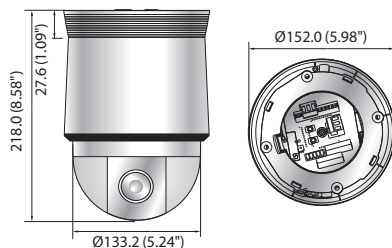

Dimensions

Unit : mm (inch)

HCP-6320HA

HCP-6320A

Accessories (Optional)

	HCP-6320HAN/HP	HCP-6320AN/P
VIDEO		
Imaging Device	1/2.8" 2.38M CMOS	
Total Pixels	1,952(H) x 1,116(V), 2.18M pixels	
Effective Pixels	1,944(H) x 1,104(V), 2.14M pixels	
Scanning System	Progressive	
Min. Illumination	Color : 0.3Lux (1/30sec, F1.6, 50IRE), 0.005Lux (2sec, F1.6, 50IRE) B/W : 0.03Lux (1/30sec, F1.6, 50IRE), 0.0005Lux (2sec, F1.6, 50IRE) Color : 0.2Lux (1/30sec, F1.6, 30IRE), 0.003Lux (2sec, F1.6, 30IRE) B/W : 0.01Lux (1/30sec, F1.6, 30IRE), 0.0001Lux (2sec, F1.6, 30IRE)	
S / N Ratio	50dB	
Video Output	AHD : 1080p, BNC CVBS : SD, DIP connector type	
LENS		
Focal Length (Zoom Ratio)	4.44 ~ 142.6mm (Optical 32x)	
Max. Aperture Ratio	F1.6(Wide) / F4.4(Tele)	
Angular Field of View	H : 62.8°(Wide) ~ 2.23°(Tele) / V : 36.8°(Wide) ~ 1.26°(Tele)	
Min. Object Distance	Wide : 1.4m (4.59ft), Tele : 1.9m (6.23ft)	Wide : 1.5m (4.92ft), Tele : 2m (6.56ft)
Focus Control	Auto / Manual / One push	
Lens Type	DC auto iris	
Mount Type	Board-in type	
PAN / TILT		
Pan Range	360° Endless	
Pan Speed	Preset : 700°/sec, Manual : 0.024°/sec ~ 200°/sec	
Tilt Range	210° (-15° ~ 195°)	
Tilt Speed	Preset : 700°/sec, Manual : 0.024°/sec ~ 200°/sec	
Preset	255ea	
Preset Accuracy	±0.2°	
Azimuth	Yes (E / W / S / N / NE / SE / NW / SW OSD)	
OPERATIONAL		
Camera Title	Off / On (Displayed up to 15 characters)	
Day & Night	Auto (ICR) / Color / B/W	
Backlight Compensation	Off / BLC / HLC	
Wide Dynamic Range	120dB	
Contrast Enhancement	SSDR (Off / On)	
Digital Noise Reduction	SSNRIII (2D+3D noise filter) (Off / On)	
Digital Image Stabilization	Off / On	
Defog	Off / Auto / Manual	
Motion Detection	Off / On (4ea rectangular zone)	
Privacy Masking	Off / On (32 zones of rectangular zone)	
Gain Control	Off / Low / Middle / High	
White Balance	ATW / AWC / Manual / Indoor / Outdoor / Mercury / Sodium	
Electronic Shutter Speed	Minimum / Maximum / Anti flicker (2 ~ 1/12,000sec)	
Digital Zoom	16x	
Flip / Mirror	Off / On	
Intelligent Video Analytics	Tampering, Virtual line, Enter / Exit, (Dis)Appear	
Alarm I/O	Input 4ea / Output 2ea (Relay)	
Remote Control Interface	RS-485, Coaxial	
Protocol	RS-485 : Samsung-T/E, Pelco-P/D, Sungjin, Panasonic, Honeywell, AD, Vicon, Bosch, GE Coaxial : ACP (AHD Coax Protocol)	
ENVIRONMENTAL		
Operating Temperature / Humidity	-50°C ~ +55°C (-58°F ~ +131°F) / Less than ~ 90% RH	-10°C ~ +55°C (+14°F ~ +131°F) / Less than 90% RH
Storage Temperature / Humidity	-50°C ~ +60°C (-58°F ~ +140°F) / Less than 90% RH	
Ingress Protection	IP66	
Vandal Resistance	IK10	
	IK10 (With SHP-3701H)	
ELECTRICAL		
Input Voltage / Current	24V AC ±10%	
Power Consumption	Max. 24W (Heater off), Max. 65W (Heater on)	Max. 20W
MECHANICAL		
Color / Material	Ivory / Plastic + Metal	
Dimensions (WxH)	Ø220.0 x 293.6mm (Ø8.66" x 11.56")	Ø152.0 x 218.0mm (Ø5.98" x 8.58")
Weight	3.3Kg (7.28 lb)	2.2Kg (4.85 lb)