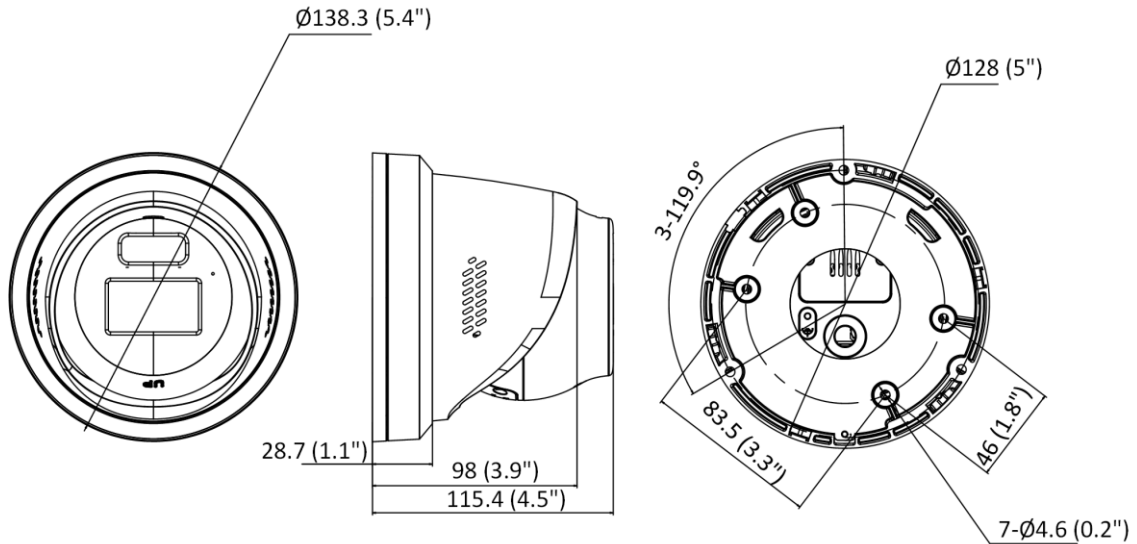

▪ **Available Model**

DS-2CD2347G2-LSU/SL (2.8/4 mm)

▪ **Dimension**

Unit: mm (inch)

▪ **Accessory**

▪ **Optional**

DS-1276ZJ-SUS Corner Mount	DS-1273ZJ-140B Wall Mount	DS-1275ZJ-SUS Vertical Pole Mount	DS-1273ZJ-140 Wall Mount	DS-1271ZJ-140 Pendant Mount
DS-1280ZJ-PT6 Junction Box