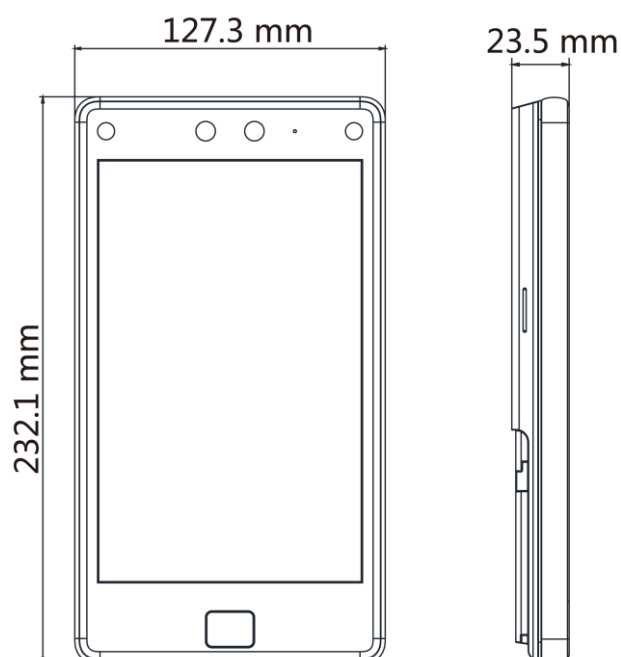

QR code recognition	Support
Face anti-spoofing	Support
Time synchronization	Support
General	
Power supply method	12 VDC/24 VDC Power Adapter
Power supply	12-24 VDC, 3 A
Working temperature	-30 °C to 60 °C (-22 °F to 140 °F)
Working humidity	0 to 90% (No condensing)
Dimensions	127.3 mm × 232.1 mm × 23.5 mm (5.0" × 9.1" × 0.9")
Application environment	Indoor and outdoor
Protective level	IP65

▪ Available Model

DS-K1T680DFG:

Supported in Europe, the Middle East, Africa, India, and Most Areas of Asia-Pacific (excluding Japan and Taiwan (China))

LTE FDD: B1/B3/B7/B8/B20/B28A

WCDMA: B1/B8

GSM: B3/B8

DS-K1T680DFG1:

Supported in Australia, Taiwan (China),and Latin America

LTE FDD: B1/B2/B3/B4/B5/B7/B8/B28

LTE TDD: B40

WCDMA: B1/B2/B5/B8

GSM: B2/B3/B5/B8

▪ Dimension