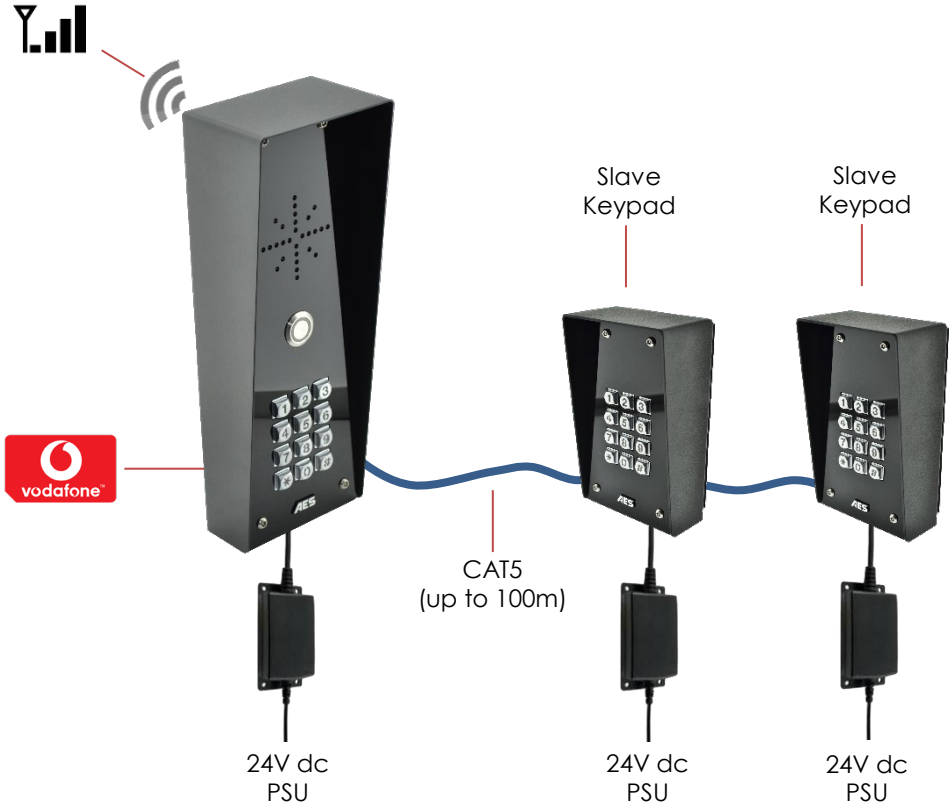

# cellcomprime

Slave Devices

## Slave Devices

### Imperial Slave Keypad

**PRIME-SLV-KP-IMP**

- Imperial Slave Keypad.
- Works with any "PRIME-6" product.

**PRIME-SLV-PX-IMP**

- Imperial Slave Prox Reader.
- Works with any "PRIME-6" product.

**PRIME-SLV-KP-AB**

- Architectural Slave Keypad.
- Works with any "PRIME-6" product.

**PRIME-SLV-PX-AB**

- Architectural Slave Prox Reader.
- Works with any "PRIME-6" product.