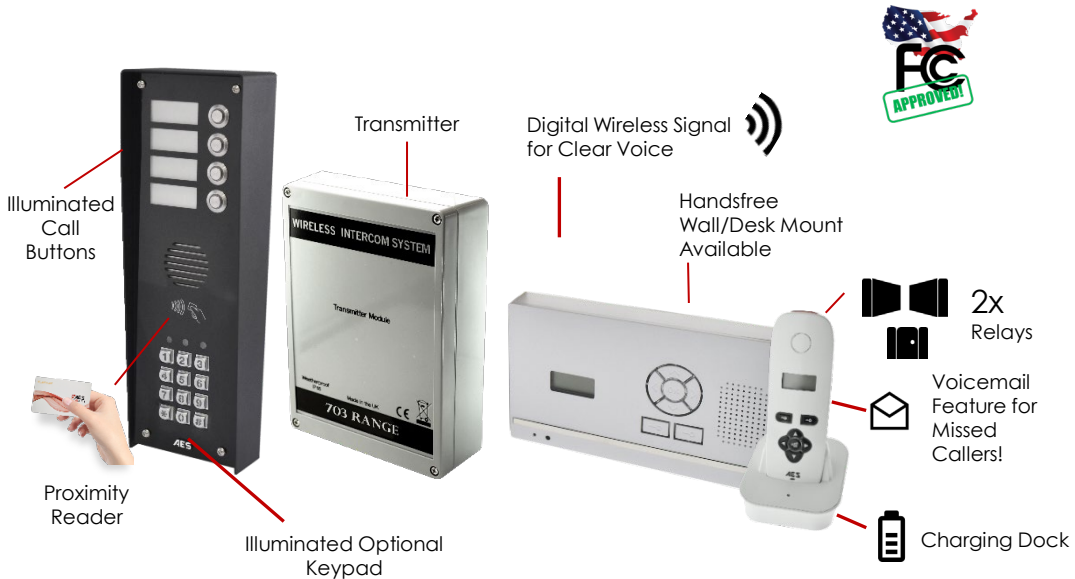

D.E.C.T 703

MULTI BUTTON

Technical Details

Power Supply	12-24v ac/dc (24v dc adaptor included).	Cable Between Speech Unit & Transmitter	4 metre screened CAT5 included.
Current Draw	50mA standby, 1 amp peak.	Max Cable Length	8 metres max.
Relay Outputs	2	Cable Cores	2 x SPK, 2 x MIC, 2 x button, 2 x relay, 2 x power.
Relay Time	Adjustable, 1,3,5,9 secs.	Speech Unit IP Rating	IP55.
Relay Load	Max 2 amps, 24v ac.	Transmitter IP Rating	IP65.
Technology Type	Digital DECT.	Manufacturer Warranty	2 years* (RTB).
Handsets per System	4	Keypad Programming	On the keypad.
Range	Practical working range of 100 metres. 500 metres open field conditions.	Keypad Codes	1200 codes total.

- Digital D.E.C.T wireless intercom system for flats, apartments or shared gate entrances.
- Up to 4 call buttons, each button calling a different handset.
- Working range of 100 metres through concrete (up to 500 metres open field).
- 1 handset per property or apartment.
- Simple setup and install.
- Keypad option for coded access.
- Built in voicemail feature for missed callers, user can listen to messages on handset.
- Built in proximity reader.
- 2 year manufacturers warranty.

D.E.C.T 703

MULTI BUTTON WITH PROX

Technical Details			
Power Supply	24v ac/dc (24v dc adaptor included).	Max Cable Length	8 metres max.
Current Draw	50mA standby, 1 amp peak.	Cable Cores	2 x SPK, 2 x MIC, 2 x button, 2 x relay, 2 x power.
Relay Outputs	2	Speech Unit IP Rating	IP55.
Relay Time	Adjustable, 1,3,5,9 secs.	Transmitter IP Rating	IP65.
Relay Load	Max 2 amps, 24v ac.	Manufacturer Warranty	2 years* (RTB).
Technology Type	Digital DECT.	Keypad Programming	On the keypad.
Handsets per System	4	Keypad Codes	1200* codes total.
Range	Practical working range of 100 metres. 500 metres open field conditions.	Tag/Card Type	125kHz fixed digit code card, passive type.
Cable Between Speech Unit & Transmitter	4 metre screened CAT5 included.	Tag/Card Quantity	1200*