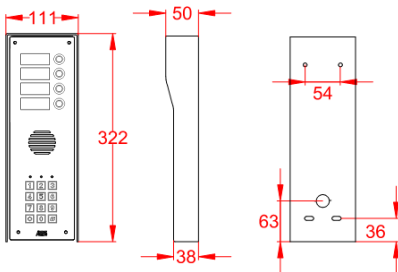

703-HF

Additional handsets (up to total of 4 max per intercom, can be a mix and match of both styles.)

703 Call Panel (Keypad) and Transmitter Dimensions

-703 panel

-703 prox call panel

D.E.C.T 703

MULTI BUTTON WITH PROX