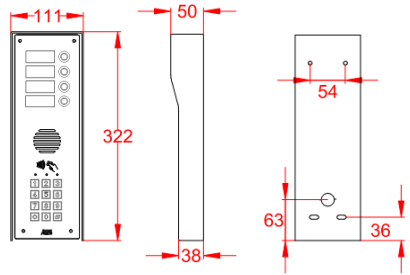

703-HF

Additional handsets (up to total of 4 max per intercom, can be a mix and match of both styles.)

703 Call Panel (Keypad) and Transmitter Dimensions

-703 panel

-703 prox call panel

D.E.C.T 703

MULTI BUTTON WITH PROX