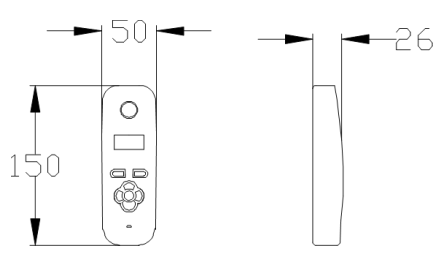

703-EH

Additional handsets (up to total of 4 max per intercom, can be a mix and match of both styles.)

703-HF

Additional handsets (up to total of 4 max per intercom, can be a mix and match of both styles.)

703 Call Panel (Keypad) and Transmitter Dimensions

-703 panel

-703 prox call panel