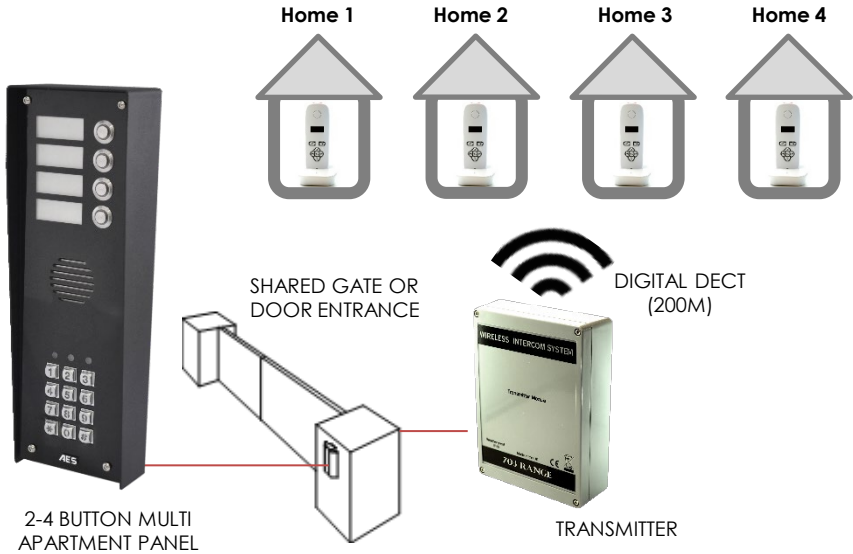

D.E.C.T 703

MULTI BUTTON

- Digital D.E.C.T wireless intercom system for flats, apartments or shared gate entrances.
- Up to 4 call buttons, each button calling a different handset.
- Working range of 100 metres through concrete (up to 500 metres open field).
- 1 handset per property or apartment.
- Simple setup and install.
- Keypad option for coded access.
- Built in voicemail feature for missed callers, user can listen to messages on handset.
- 2 year manufacturers warranty.

D.E.C.T 703

MULTI BUTTON

Technical Details

Power Supply	12-24v ac/dc (24v dc adaptor included).	Cable Between Speech Unit & Transmitter	4 metre screened CAT5 included.
Current Draw	50mA standby, 1 amp peak.	Max Cable Length	8 metres max.
Relay Outputs	2	Cable Cores	2 x SPK, 2 x MIC, 2 x button, 2 x relay, 2 x power.
Relay Time	Adjustable, 1,3,5,9 secs.	Speech Unit IP Rating	IP55.
Relay Load	Max 2 amps, 24v ac.	Transmitter IP Rating	IP65.
Technology Type	Digital DECT.	Manufacturer Warranty	2 years* (RTB).
Handsets per System	4	Keypad Programming	On the keypad.
Range	Practical working range of 100 metres. 500 metres open field conditions.	Keypad Codes	1200 codes total.

- Digital D.E.C.T wireless intercom system for flats, apartments or shared gate entrances.
- Up to 4 call buttons, each button calling a different handset.
- Working range of 100 metres through concrete (up to 500 metres open field).
- 1 handset per property or apartment.
- Simple setup and install.
- Keypad option for coded access.
- Built in voicemail feature for missed callers, user can listen to messages on handset.
- Built in proximity reader.
- 2 year manufacturers warranty.