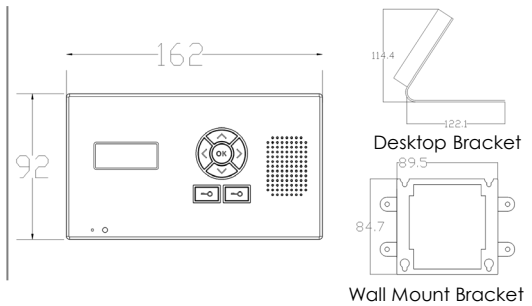

— **703-IMPK4**

4 button kit with 4 handsets, hooded panel with keypad. With prox reader.

— **703-IMPK4**

4 button kit with 4 wall mount monitors, hooded panel with keypad. With prox reader.

703-EH

Additional handsets (up to total of 4 max per intercom, can be a mix and match of both styles.)

703-HF

Additional handsets (up to total of 4 max per intercom, can be a mix and match of both styles.)

703 Call Panel (Keypad) and Transmitter Dimensions

-703 panel

-703 prox call panel

D.E.C.T 703

MULTI BUTTON WITH PROX