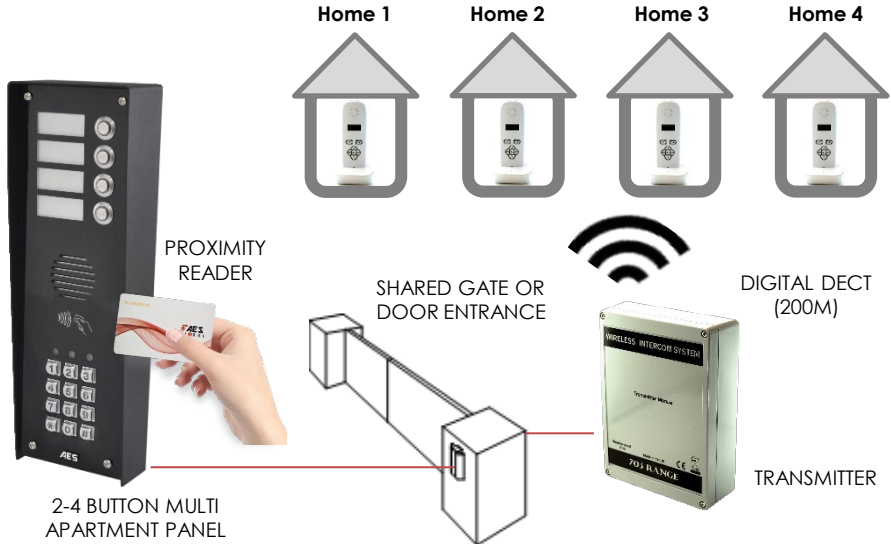

— **703-IMPK4**

4 button kit with 4 handsets, hooded panel with keypad. With prox reader.

— **703-IMPK4**

4 button kit with 4 wall mount monitors, hooded panel with keypad. With prox reader.

703-EH

Additional handsets (up to total of 4 max per intercom, can be a mix and match of both styles.)

703-HF

Additional handsets (up to total of 4 max per intercom, can be a mix and match of both styles.)

703 Call Panel (Keypad) and Transmitter Dimensions

-703 panel

-703 prox call panel

D.E.C.T 703

MULTI BUTTON WITH PROX

- Digital D.E.C.T wireless intercom system for flats, apartments or shared gate entrances.
- Up to 4 call buttons, each button calling a different handset.
- Working range of 100 metres through concrete (up to 500 metres open field).
- 1 handset per property or apartment.
- Simple setup and install.
- Keypad option for coded access.
- Built in voicemail feature for missed callers, user can listen to messages on handset.
- Built in proximity reader.
- 2 year manufacturers warranty.

D.E.C.T 703

MULTI BUTTON WITH PROX

Technical Details			
Power Supply	24v ac/dc (24v dc adaptor included).	Max Cable Length	8 metres max.
Current Draw	50mA standby, 1 amp peak.	Cable Cores	2 x SPK, 2 x MIC, 2 x button, 2 x relay, 2 x power.
Relay Outputs	2	Speech Unit IP Rating	IP55.
Relay Time	Adjustable, 1,3,5,9 secs.	Transmitter IP Rating	IP65.
Relay Load	Max 2 amps, 24v ac.	Manufacturer Warranty	2 years* (RTB).
Technology Type	Digital DECT.	Keypad Programming	On the keypad.
Handsets per System	4	Keypad Codes	1200* codes total.
Range	Practical working range of 100 metres. 500 metres open field conditions.	Tag/Card Type	125kHz fixed digit code card, passive type.
Cable Between Speech Unit & Transmitter	4 metre screened CAT5 included.	Tag/Card Quantity	1200*