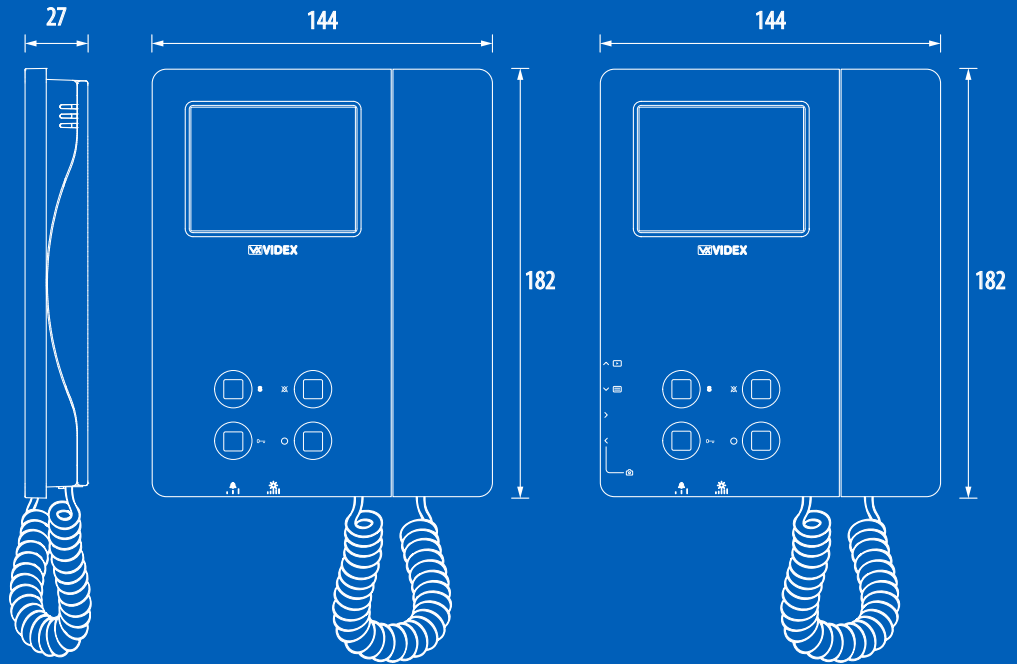

**3.5"
DISPLAY**

**DESK
KIT**

**MEMORY
VIDEO**

VIDEX®

www.videxuk.com

Accessories include a desk kit for an easy and practical functional alternative to a wall mount solution.

Art.6276
Art.62931

Key Features include: