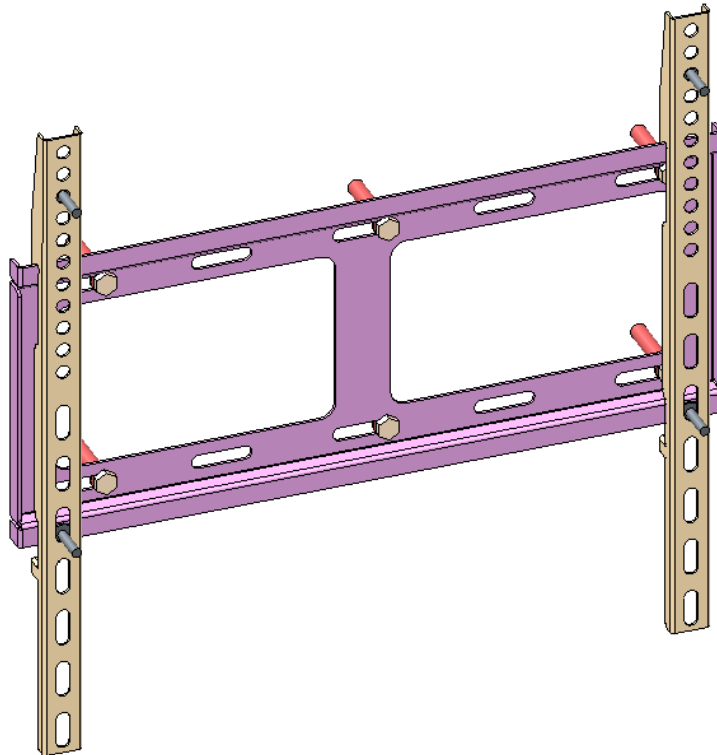

DS-DM4255W

42"/43"/49"/55" Monitor Display Wall-mounted Bracket

Key Features

- Wall-mounted Bracket for 42"/43"/49"/55" Monitor(Suitable model shown in the end)
- Solid Steel structure, Prevent screen bend or twist
- Cold-rolled Steel Plate(SPCC)

Specification

Name	DS-DM4255W
Appearance	Hikvision Black
Material	Cold-rolled Steel Plate(SPCC)
Dimension(WxH)	450mmx420mm
Weight	4.5 kg

Order Model and Code:

DS-DM4255W | 190115893

Dimensions

Suitable Monitor Model

- DS-D5042FL
- DS-D5043FC
- DS-D5049FL
- DS-D5055FL
- DS-D5055UL