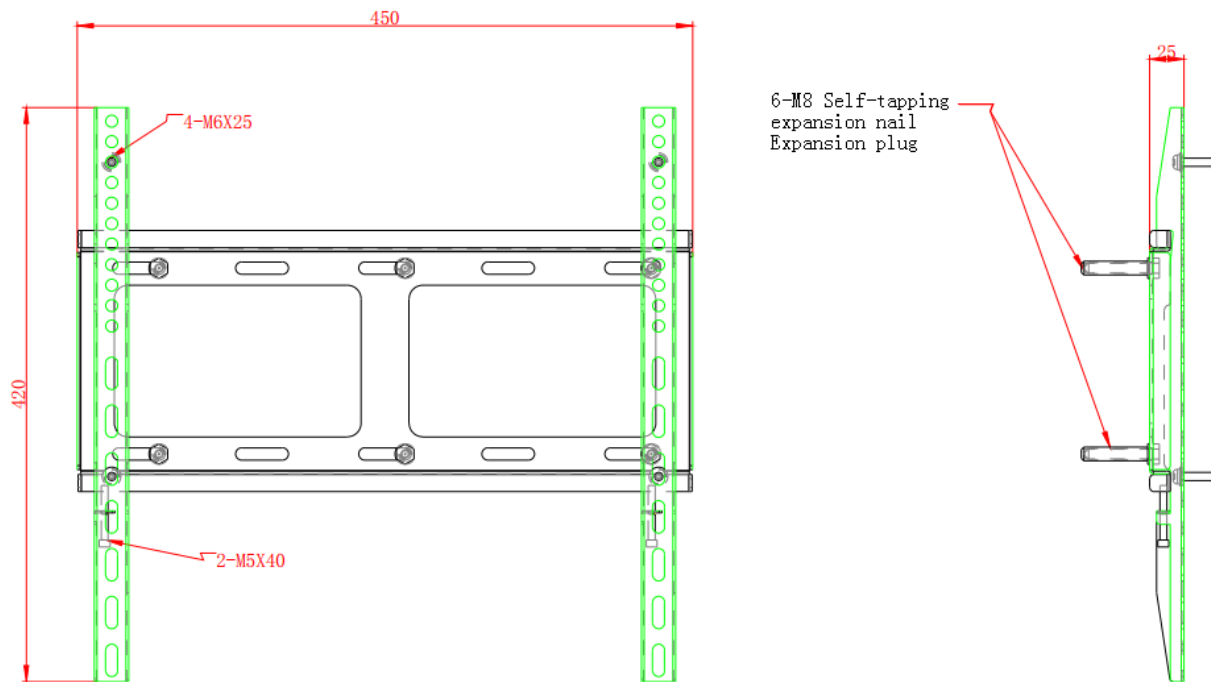

DS-DM4255W

42"/43"/49"/55" Monitor Display Wall-mounted Bracket

Key Features

- Wall-mounted Bracket for 42"/43"/49"/55" Monitor(Suitable model shown in the end)
- Solid Steel structure, Prevent screen bend or twist
- Cold-rolled Steel Plate(SPCC)

Specification

Name	DS-DM4255W
Appearance	Hikvision Black
Material	Cold-rolled Steel Plate(SPCC)
Dimension(WxH)	450mmx420mm
Weight	4.5 kg

Order Model and Code:

DS-DM4255W | 190115893

Dimensions

Suitable Monitor Model