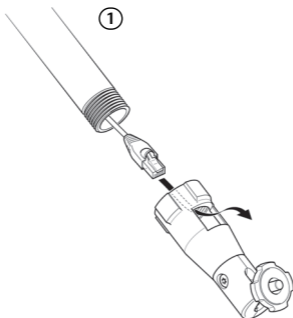

AXIS T91A05 Camera Holder 1.5"

AXIS T91A04 Camera Holder 3/4"

Assembly Instruction

Ver.1.00

Camera Holder NPS

Printed: December 2011

© Axis Communications AB,
2011

Part No. 44496