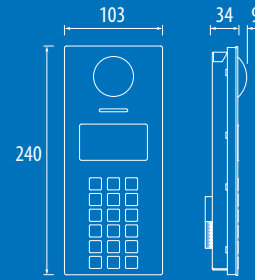

Art.4212   Art.4212V
Art.4212R   Art.4212RV

Key Features include:

- Back lit alpha-numeric (A-F) keypad or name search & scroll facility keypad.
- Surface or flush mounting (including flush bezel back box) option.
- Blue back lit 128x64 pixel graphical LCD display providing clear visual messages.
- Speech annunciation call progress.
- Programmable trade facility.
- Programmable door access codes (up to 2800 codes).
- Integrated proximity key fob reader (up to 2800 key fobs).
- Combined door access code and proximity key fob programming.
- Wiegand output to allow connection of 3rd party access control.
- Two serial connections (USB and RS485) to allow for PC programming and event logging purposes (including capacity to store up to 4000 events).
- Colour CCD wide angle day/night camera with IR illumination providing 170° viewing angle as standard on the video panel options (cameras can be set for coax or non-coax signal).