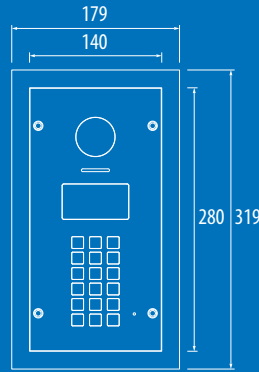

Art.4212/UK   Art.4212V/UK
Art.4212R/UK   Art.4212RV/UK