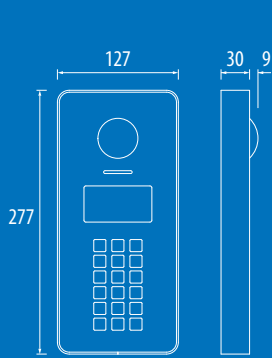

Art.4212V/SA
Art.4212RV/SA