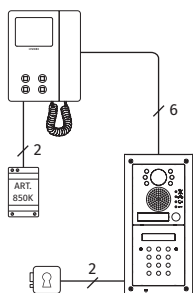

CVKC4K Series Videocode

One way or two way videokit with codelock

6 WIRE BUS

Codelock unit

Intercom.

Wide camera opt.

	CVKC4K	CVKC4KS	CVKC4K2	CVKC4K2S
CONNECTION	6 WIRE BUS			
OUTDOOR STATION	4000 Series			
SPEAKER UNIT MODULE	1 x 4833-1		1 x 4833-1D	
CAMERA TYPE	Day/Night colour camera with infrared illumination LEDs			
WIDE CAMERA OPT.	Available			
LEDs	4: Busy, Ring, Speak, Door Open			
CALL BUTTONS	1		2	
DOOR OPENING	Built-in Lock Relay Dry Contacts C, NC, NO or capacitor discharge			
CALL	Electronic Call Tone			
CODELOCK UNIT	1 x 4800M			
CODES / RELAYS	3 / 3			
ILLUMINATION	Yes			
MOUNTING BOX	1 x 4852	1 x 4882	1 x 4852	1 x 4882
RAINSHIELD OPT.²	4872	4892	4872	4892
SIZE	2 modules			
MOUNTING	Flush	Surface	Flush	Surface
POWER SUPPLY UNIT	1 x 850K		2 x 850K	
INPUT/OUTPUT/VA	230-127Vac / 24Vac / 24VA			
SIZE	5 Modules A Type DIN Box (87x105x65mm)			
MOUNTING	DIN bar or direct wall fixing			
VIDEO DISTRIBUTOR	—		1 x 316N	
PACKAGING	Giftbox			
SIZE	41.5x17x15cm		18x24x54cm	

6256

3.5" conventional videophone

	CVKC4K	CVKC4KS	CVKC4K2	CVKC4K2S
INDOOR STATION	1 x 6256		2 x 6256	
SERIES	6200 Series			
DISPLAY	3.5" Hi-Res colour LCD TFT			
HANDSET / HANDS FREE	Handset			
BUTTONS / SERVICES¹	4: Service, Camera recall, Door-open/Intercommunicating call, Privacy			
LEDS	2: Door open, Privacy ON			
MEMORY BOARD OPT.	Yes, up to 100 pictures stored in built in memory			
ADJUSTMENT	Call tone volume, Hue, Contrast, Brightness			
PROGRAMMING	Privacy duration, Number of rings, Intercommunicating call			
MOUNTING	Surface			
FINISHING	Satin white			
DESKTOP KIT OPT.²	62931			
PACKAGING WEIGHT	3Kg	3.5Kg	4.2Kg	4.7Kg