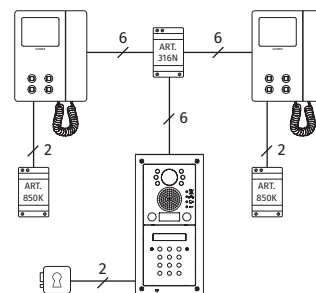

CVKC4K Series Videocode

One way or two way videokit with codelock

6 WIRE BUS

Codelock unit

Intercom.

Wide camera opt.

	CVKC4K	CVKC4KS	CVKC4K2	CVKC4K2S
CONNECTION	6 WIRE BUS			
OUTDOOR STATION	4000 Series			
SPEAKER UNIT MODULE	1 x 4833-1		1 x 4833-1D	
CAMERA TYPE	Day/Night colour camera with infrared illumination LEDs			
WIDE CAMERA OPT.	Available			
LEDs	4: Busy, Ring, Speak, Door Open			
CALL BUTTONS	1		2	
DOOR OPENING	Built-in Lock Relay Dry Contacts C, NC, NO or capacitor discharge			
CALL	Electronic Call Tone			
CODELOCK UNIT	1 x 4800M			
CODES / RELAYS	3 / 3			
ILLUMINATION	Yes			
MOUNTING BOX	1 x 4852	1 x 4882	1 x 4852	1 x 4882
RAINSHIELD OPT.²	4872	4892	4872	4892
SIZE	2 modules			
MOUNTING	Flush	Surface	Flush	Surface
POWER SUPPLY UNIT	1 x 850K		2 x 850K	
INPUT/OUTPUT/VA	230-127Vac / 24Vac / 24VA			
SIZE	5 Modules A Type DIN Box (87x105x65mm)			
MOUNTING	DIN bar or direct wall fixing			
VIDEO DISTRIBUTOR	—		1 x 316N	
PACKAGING	Giftbox			
SIZE	41.5x17x15cm		18x24x54cm	