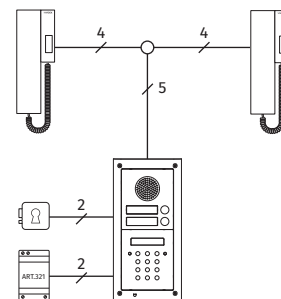

DK4K Digiphone Kit

One way or two way audiokit with code lock

STANDARD 3+1 AUDIO

Codelock unit

	DK4K-1	DK4K-1S	4K-2/CL	4K-2S/CL
CONNECTION	STANDARD 3+1 AUDIO			
OUTDOOR STATION	4000 Series			
SPEAKER UNIT MODULE	1 x 4836-1		1 x 4836-2	
CALL BUTTONS	1		2	
DOOR OPENING	Built-in Lock Relay			
CALL	Electronic Call Tone			
CODELOCK UNIT	1 x 4800M			
CODES / RELAYS	3 / 3			
ILLUMINATION	Yes			
MOUNTING BOX	1 x 4852	1 x 4882	1 x 4852	1 x 4882
RAINSHIELD OPT.¹	4872	4892	4872	4892
SIZE	2 modules			
MOUNTING	Flush	Surface	Flush	Surface
INDOOR STATION	1 x 3011		2 x 3011	
SERIES	3000 Series Smart Range			
CALL	Electronic Call Tone			
BUTTONS	1: Door open			
CONTROLS	Call tone volume (3 Levels)			
MOUNTING	Surface			
POWER SUPPLY UNIT	1 x 321			
INPUT/OUTPUT/VA	230Vac / 12Vac / 15VA			
SIZE	3 Modules A Type DIN Box (52.5x105x65mm)			
MOUNTING	DIN bar or direct wall fixing			
PACKAGING	Giftbox			
SIZE	29x29.5x7cm		40x29.5x7cm	
WEIGHT	2.4Kg	2.8Kg	2.7Kg	3.1Kg

3 WAY UP TO 12 WAY DIGIPHONE KITS
4K-3/CL to 4K-12/CL flush kits also available.
4K-3S/CL to 4K-12S/CL surface kits also available.

¹ To be ordered separately