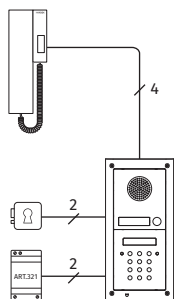

DK4K Digiphone Kit

One way or two way audiokit with code lock

STANDARD 3+1 AUDIO

Codelock unit

	DK4K-1	DK4K-1S	4K-2/CL	4K-2S/CL
CONNECTION	STANDARD 3+1 AUDIO			
OUTDOOR STATION	4000 Series			
SPEAKER UNIT MODULE	1 x 4836-1		1 x 4836-2	
CALL BUTTONS	1		2	
DOOR OPENING	Built-in Lock Relay			
CALL	Electronic Call Tone			
CODELOCK UNIT	1 x 4800M			
CODES / RELAYS	3 / 3			
ILLUMINATION	Yes			
MOUNTING BOX	1 x 4852	1 x 4882	1 x 4852	1 x 4882
RAINSHIELD OPT.¹	4872	4892	4872	4892
SIZE	2 modules			
MOUNTING	Flush	Surface	Flush	Surface
INDOOR STATION	1 x 3011		2 x 3011	
SERIES	3000 Series Smart Range			
CALL	Electronic Call Tone			
BUTTONS	1: Door open			
CONTROLS	Call tone volume (3 Levels)			
MOUNTING	Surface			
POWER SUPPLY UNIT	1 x 321			
INPUT/OUTPUT/VA	230Vac / 12Vac / 15VA			
SIZE	3 Modules A Type DIN Box (52.5x105x65mm)			
MOUNTING	DIN bar or direct wall fixing			
PACKAGING	Giftbox			
SIZE	29x29.5x7cm		40x29.5x7cm	
WEIGHT	2.4Kg	2.8Kg	2.7Kg	3.1Kg

3 WAY UP TO 12 WAY DIGIPHONE KITS
4K-3/CL to 4K-12/CL flush kits also available.
4K-3S/CL to 4K-12S/CL surface kits also available.

¹ To be ordered separately