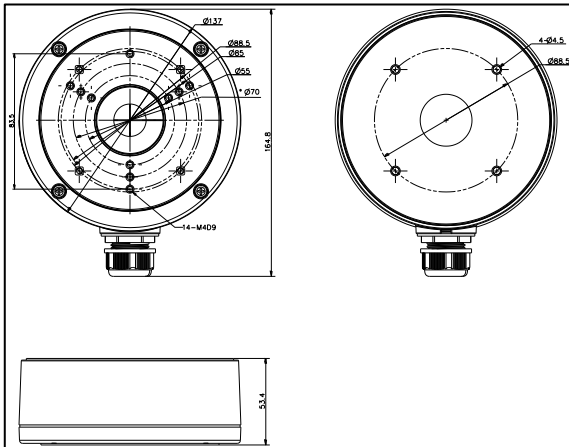

DS-1280ZJ-S

Junction Box for Dome Camera

Features:

- Aluminum alloy material with surface spray treatment
- Waterproof design
- Cable hole on bracket makes the feature better

Dimension:

Order Model:

DS-1280ZJ-S

Parameter:

Model	DS-1280ZJ-S
Parameters	Junction Box for Dome Camera
Appearance	Hikvision White
Material	Aluminum Alloy
Dimension	Φ 137 x 53.4x 164.8mm
Weight	527g

Notice:

- The bracket should be installed on flat wall
- Waterproof rubber is necessary for outdoor application
- The wall must be capable of supporting over 3 times as much as the total weight of the camera and the mount.
- The maximum load capacity of the bracket is **4.5KG**

Note: The actual bracket may vary from the picture above.