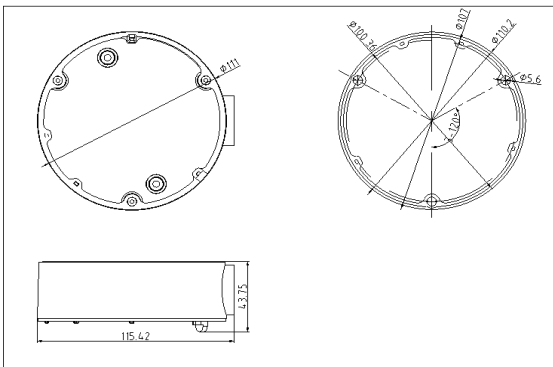

## DS-1280ZJ-DM18

Junction Box for Dome Camera

### Dimension:

### Parameter:

Model	DS-1280ZJ-DM18
Parameters	Junction Box for Dome Camera
Appearance	Hikvision White
Material	Aluminum Alloy
Dimension	Φ111mm
Weight	150g