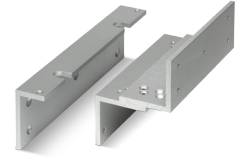

## Accessories and Armatures

A comprehensive range of adjustable brackets and armatures housings to compliment our mini magnetic range of products.

Finished in Anodised Aluminium. Special finishes available.

**U300AL**

Adjustable L Bracket.

**300ZLDC**

Architectural Z&L Bracket with Cover.

**U320M**

Armature Housing.

**U300ZL**

Z&L Kit.

**UGDB14**

Glass Door Saddle up to 14mm.

**UBK300-L**

L Bracket for glass door.

**U300ZL-G**

Z&L Bracket with cover for glass door.

**01EXTP**

Extended Top Plate.