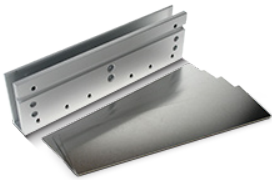

## Accessories and Armatures

A comprehensive range of adjustable brackets and armatures housings to compliment our mini magnetic range of products.

Finished in Anodised Aluminium. Special finishes available.

**U300AL**

Adjustable L Bracket.

**300ZLDC**

Architectural Z&L Bracket with Cover.

**U320M**

Armature Housing.

**U300ZL**

Z&L Kit.

**UGDB14**

Glass Door Saddle up to 14mm.

**UBK300-L**

L Bracket for glass door.

**U300ZL-G**

Z&L Bracket with cover for glass door.

**01EXTP**

Extended Top Plate.