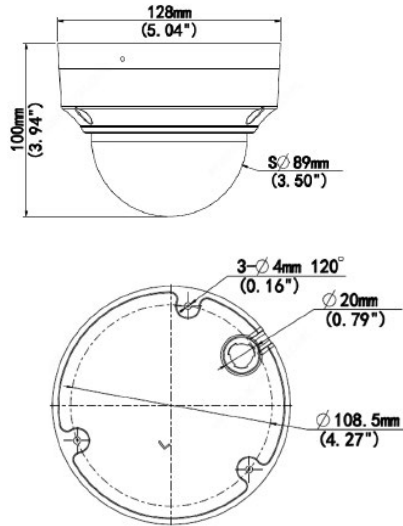

NDAA Compliant Motorised Varifocal IP Dome Camera

VIP-D5MP28V12IRME

KEY FEATURES

NDAA Compliant

5MP Varifocal Dome

Low light sensitive

IR up to 40m

Motorised lens

IP67 ingress and
IK10 protection

H.264/H.265 dual streaming

ONVIF compliant
ONVIF Profile S, G and T

Edge Storage -
MicroSD, up to 256GB

Corridor mode

Built-in Microphone

Cross Line and Intrusion
analytics

Vista's VIP series of IP cameras are fully NDAA compliant, allowing you peace of mind in offering one, consistent range that satisfies requirements across both private business and public sector projects.

Our VIP-D5MP28V12IRMe motorised varifocal dome comes with a simplified set of core features suitable for entry level installations. Available in 5MP, the camera can be remotely adjusted via your phone or NVR. It provides a robust, IK10 vandal resistant solution along with IP67 rating against water and dust.

The dome camera offer a minimal and subtle design, making it the ideal choice for small to medium environments, where a low key, discreet profile is required.

The camera delivers dual streams in multiple formats including H.264, so you can optimise your video settings based on application. The latest H.265 technology reduces the levels of bandwidth and storage required by the recording solution.

It includes useful analytic benefits - cross line and intrusion, and event capabilities motion detection, ultra motion detection, tampering alarm and audio detection.

Other features include an integrated motorised lens, low light technology, IR illumination to 40 metres, MicroSD card edge storage and PoE are also included.

Why not look at the rest of the VIP series of cameras and their accompanying VIP series of IP NVR recorders - also NDAA compliant.

To see Vista's complete range of IP and analogue video surveillance solutions along with accessories, please visit www.norbain.com/brands/vista.

TEL
+44 (0) 118 912 5000