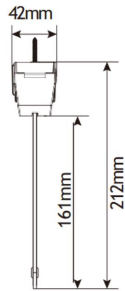

Photometric Data

Emergency Mode Lumens	24
CCT (K)	6500
Beam Angle	235°
Lumen Maintenance L80 (Hrs)	50000
CRI	80

Emergency

Emergency Duration (Hrs)	3
Maintained / Non-Maintained	Maintained & Non-Maintained
Self-Test	No
Recognition Distance	30

Mechanical

Housing Material	Polycarbonate
Dimensions (LxWxH mm)	313x212x42

Warranty

Product Warranty	5
-------------------------	---

210mm x 310mm

90
180
270

C Halfplanes

180.0 — 0.0
270.0 — 90.0

Flux 23 lm
Maximum 219.53 cd/klm
Position C=90.00 G=55.00
Efficiency: 100.02%
Date: 15-02-2022
Asymmetrical