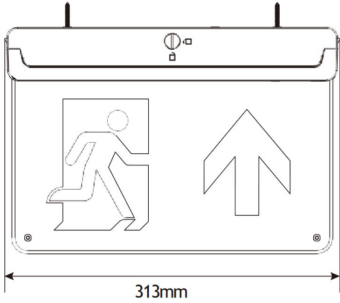

Mechanical

Housing Material	Polycarbonate
Dimensions (LxWxH mm)	313x212x42

Warranty

Product Warranty	5
-------------------------	---

210mm x 310mm

90
180
270

C Halfplanes

180.0 — 0.0
270.0 — 90.0