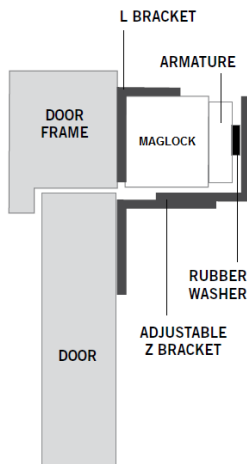

EM300BZL

Budget Z & L bracket set

Fully adjustable Z & L bracket set for slim maglocks. Suitable for inward opening doors. Budget version, ideal if minimal adjustment is acceptable.

Features

- For use on inward opening doors
- Compatible with all SSP slim cased maglocks
- Anodised aluminium finish
- Fully adjustable

Technical Information

- Dimensions:
140(L) x 76(H) x 48(D)mm Z bracket
170(L) x 25(H) x 38(D)mm L bracket
- Maximum adjustment = 10mm
- 2 required for double maglocks

Related Products

EM02

EM05

EM300AZLG

EM300ZLG