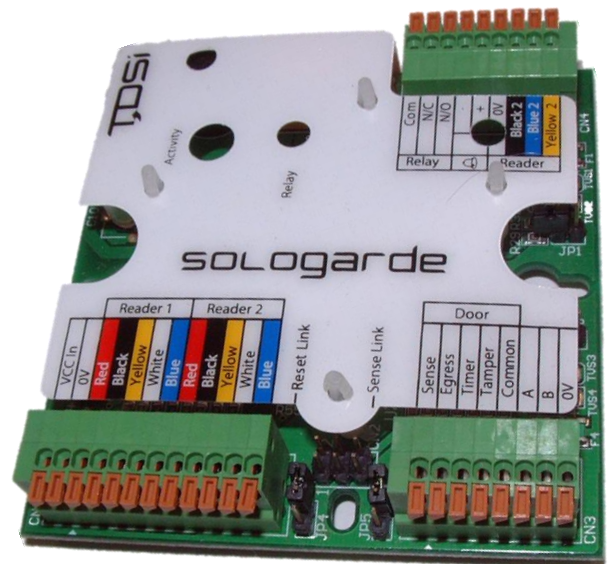

## Stand Alone Access Control System

SOLOgarde a stand alone access control solution from TDSi provides both installer and user an access control system which is convenient and easy to set-up and operate. The control unit mounted on the secure side of the door is separate to the reader providing maximum security.

## Key Features

- MIFARE smart card technology base offers markedly increased security over normal proximity methods
- Card programming through the reader provides an easy method of quickly putting the system into service
- Innovative hand-held programmer for deletion of cards removes the need to manage and control shadow cards
- Offers the user and installer a wide range of additional functions increasing system flexibility
- DDA user group automatically applies extended lock time to selected users ensuring compliance with the DDA
- Time group feature provides a means of applying simple schedules to users
- Diagnostic tools and visual indication provides valuable assistance to the system administrator in the event of faults minimising down-time
- Output can be used to activate external devices in the event of an alarm condition occurring providing clear visual or audible alerts
- Flash upgradeable firmware – keep the controller up-to-date with the latest product improvements
- Egress and second reader input provides the user with exit options – use an exit button or a SOLOgarde reader
- Simple mounting into a standard MK style electrical back-box – no special enclosure required
- Spring-loaded terminal blocks mean quick and simple connection of cabling to the controller thereby reducing installation time and cost
- Available as a convenient starter kit including controller, reader and card pack
- Use the controller to set or unset an intruder alarm system on presentation of a card
- Unlock and relock a door on presentation of a card. Ideal for lecture theatres, meeting rooms etc.