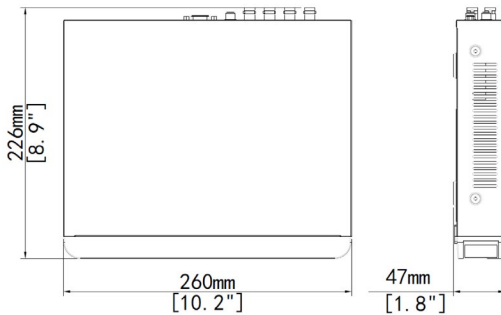

NDAA Compliant 4/8/16 Channel Hybrid DVRs

VA-DVR0405MP, VA-DVR0805MP & VA-DVR1605MP