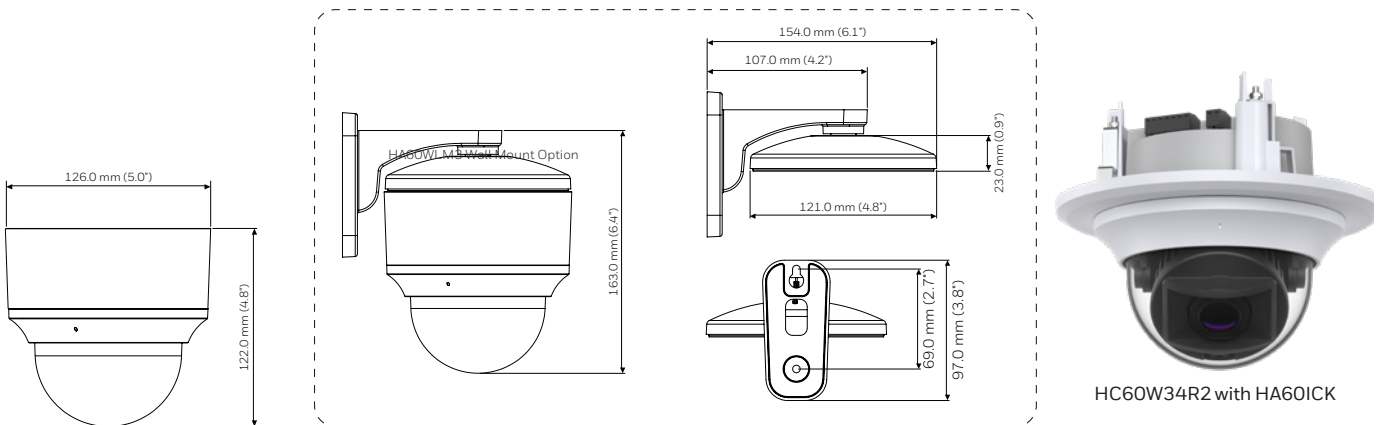

OPTIONAL MOUNTS AND ACCESSORIES	
HA60ICK	Indoor dome ceiling mount kit
HA60WLM3	Wall Mount Bracket
HA60PMC3	Pendant mount cap for 3 inch dome, white
HA60CB3	Replacement Dome, 60 series indoor bubble (Clear)
HA60SB3	Replacement Dome, 60 series indoor bubble (Smoke)
HA60WIF	Wifi dongle and USB adapter for camera configuration

Learn more
about 60 Series
accessories

ORDERING	
HC60W34R2	4MP Network Indoor Dome Camera, WDR 120dB, 1 / 2.8" CMOS, 2.7-13.5 mm MFZ, 4 IR LEDs, PoE, H.265 HEVC Smart Codec, IP52, Built-in Microphone, White
HC60W34R2L	4MP Network Indoor Dome Camera, WDR 120dB, 1 / 2.8" CMOS, 2.7-13.5 mm MFZ, 4 IR LEDs, PoE, H.265 HEVC Smart Codec, IP52, Built-in Microphone, White, No VA license

DIMENSIONS

HC60W34R2 with HA60ICK

For more information

www.security.honeywell.com/uk
www.security.honeywell.com/me

Honeywell Commercial Security

Honeywell Security Office -
Emaar Business Park,
Sheikh Zayed Road
Building No. 2, 2nd floor, 201
Post Office Box 232362
Dubai, United Arab Emirates
Tel: +971 4 450 5800

ONVIF and the ONVIF logo are trademarks of ONVIF Inc.
HEVC Advance logo is a trademark of HEVC Advance
Honeywell reserves the right, without notification, to
make changes in product design or specifications.

Aston Fields Road
Whitehouse Industrial Estate
Runcorn, Cheshire, WA7 3DL
United Kingdom
Tel: +44 (0)8448 000 235
www.honeywell.com

HSV-HC60W34R2-04-UK(0920)DS-Z
© 2020 Honeywell International Inc.

Honeywell