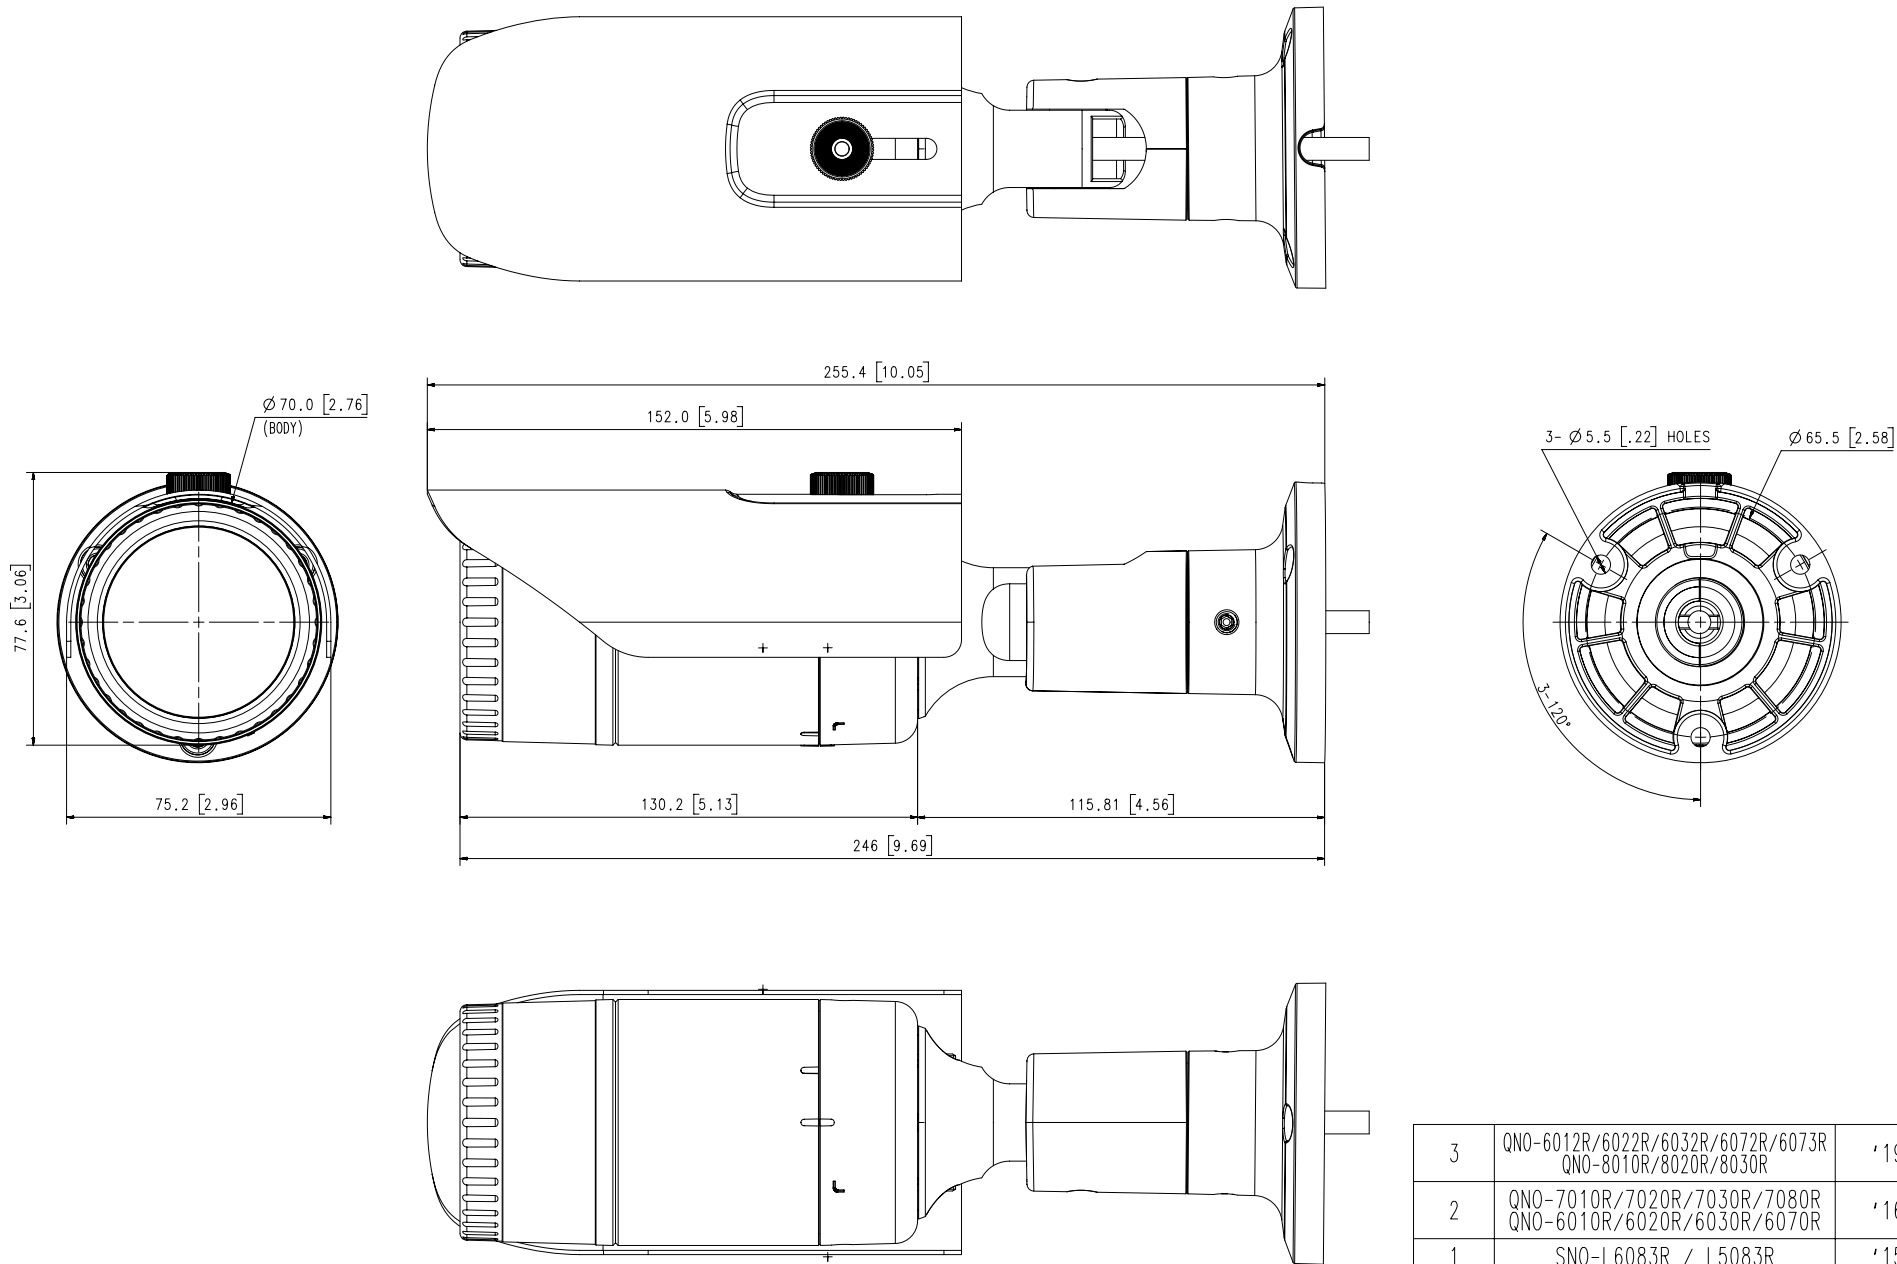

3	QNO-6012R/6022R/6032R/6072R/6073R QNO-8010R/8020R/8030R	'19.04.18
2	QNO-7010R/7020R/7030R/7080R QNO-6010R/6020R/6030R/6070R	'16.05.10
1	SNO-L6083R / L5083R	'15.02.26
No.	MODEL NAME	DATE
Unit:mm[inch] SCALE:1/1		Hanwha Techwin

© Hanwha Techwin Co.,Ltd. All rights reserved.