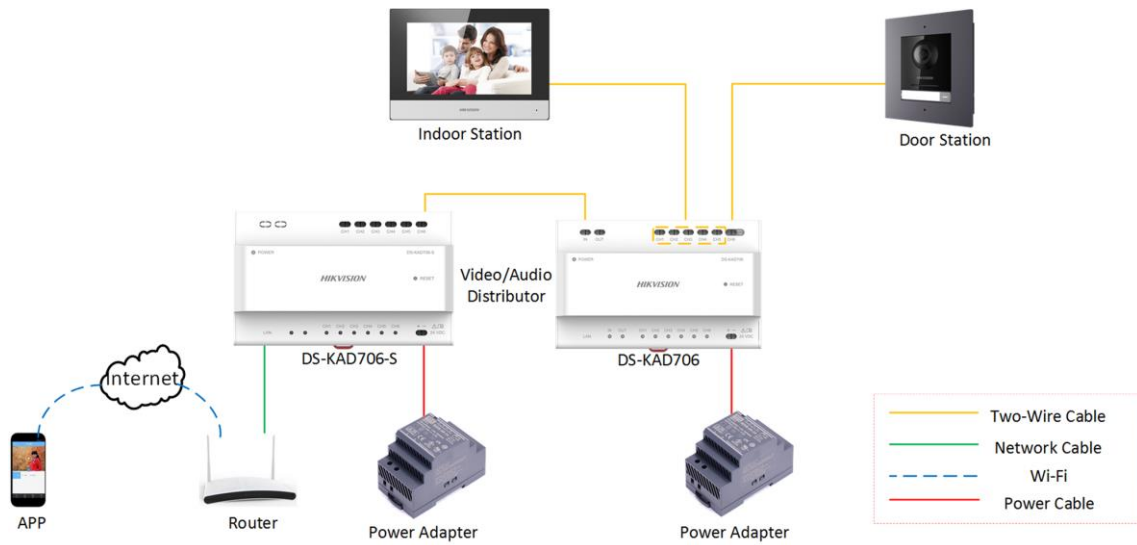

DS-KH6320-WTE2 Indoor Station

Key Feature

- Two-pin wire for power supply and network access
- UI V2.0: User friendly design
- 7-inch colorful touch screen with resolution 1024 × 600
- 2-ch transmission plan
- Stores messages and captured pictures in the TF card
- Remote unlocking via the client software or the mobile client
- Views live videos of door stations and linked cameras
- Supports wireless network

Specification

Model	DS-KH6320-WTE2	
System	Processor basic frequency	1 G
	Memory	128 MB
	Flash	16 MB (32 MB hardware compatibility)
Display	Operation system	Embedded Linux operation system
	Display screen	7-inch TFT LCD
	Display resolution	1024 × 600
Audio	Operation method	Capacitive touch
	Audio Input	Build-in omnidirectional microphone
	Audio output	Built-in loudspeaker
	Volume	Local or software control
	Audio compression standard	G.711 U
	Audio compression rate	64 Kbps
Network	Audio quality	Noise suppression and echo cancellation
	Wired network	BroadR-Reach
	Wireless network	Wi-Fi 802.11b/g/n
	Protocol	TCP/IP, SIP, RTSP
Interface	Network interface	Two-wire interface
	RS-485	1
	Alarm input	8 zones alarm input
	Relay output	2
	TF card	Support, Max. 32 GB
Extended Application	Power interface	Two-wire interface
	Mobile client	Support
	Indoor call elevator	Support
General	IPC	Support
	Power supply mode	Two-wire
	Power consumption	≤ 6 W
	Working temperature	-10 °C to 50 °C (-14 °F to 122 °F)
	Working humidity	0% to 90%
	Dimensions (W × H × D)	200 mm × 140 mm × 15.1 mm (7.87" × 5.51" × 0.59")

Typical Application

Available Model

DS-KH6320-WTE2

Physical Interface

No.	Description
1	Display Screen
2	Microphone
3	Debugging Port
4	Network Interface and Power Supply
5	Loudspeaker
6	TF Card Slot
7	Alarm Terminal
8	Reserved