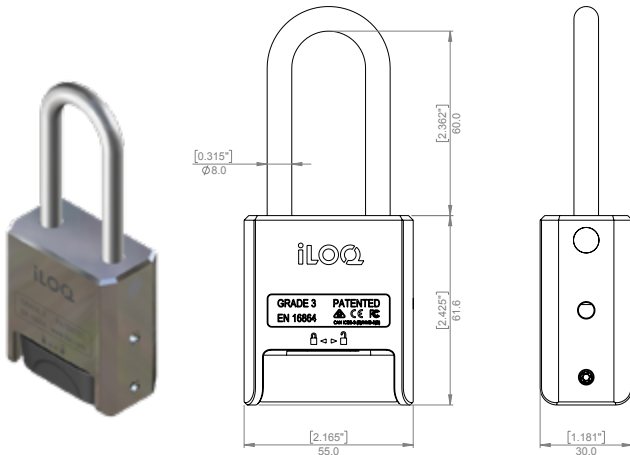

Robust hardware

iLOQ's padlocks operate reliably in all conditions and harsh environments:

- Corrosion resistance: 96h salt spray
- Ingress protection rating: IP68
- Temperature range: from -40°C to +80°C

Certified

EN16864

CE, FCC, ISED, ACMA, RSM

IP 55, SKG, VdS

Grade 3

	Shackle length (L)	Product reference
Open and close with credentials	25 mm	H50S.331.25
	60 mm	H50S.331.60
	110 mm	H50S.331.110
Open with credentials and close by pushing	25 mm	H50S.341.25
	60 mm	H50S.341.60
	110 mm	H50S.341.110

Grade 4

	Shackle length (L)	Product reference
Open and close with credentials	28 mm	H50S.431.28
	50 mm	H50S.431.50
Open with credentials and close by pushing	28 mm	H50S.441.28
	50 mm	H50S.441.50

Grade 5

	Shackle length (L)	Product reference
Open and close with credentials	27 mm	H50S.531.27
	50 mm	H50S.531.50
Open with credentials and close by pushing	27 mm	H50S.541.27
	50 mm	H50S.541.50

iLOQ S50 padlock accessories