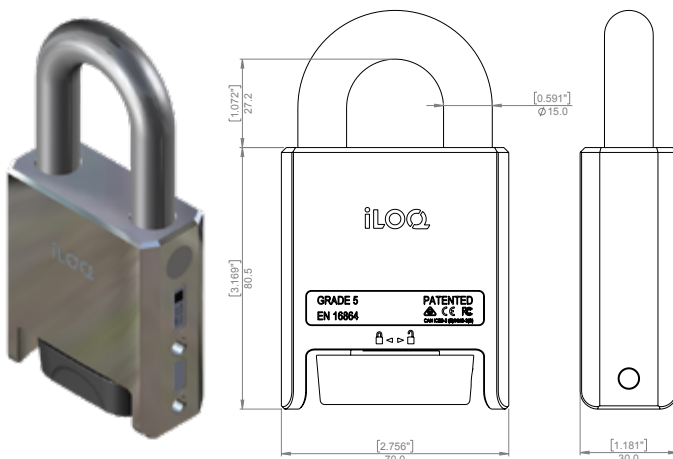

Certified

EN16864

CE, FCC, ISED, ACMA, RSM

IP 55, SKG, VdS

Grade 3

	Shackle length (L)	Product reference
Open and close with credentials	25 mm	H50S.331.25
	60 mm	H50S.331.60
	110 mm	H50S.331.110
Open with credentials and close by pushing	25 mm	H50S.341.25
	60 mm	H50S.341.60
	110 mm	H50S.341.110

Grade 4

	Shackle length (L)	Product reference
Open and close with credentials	28 mm	H50S.431.28
	50 mm	H50S.431.50
Open with credentials and close by pushing	28 mm	H50S.441.28
	50 mm	H50S.441.50

Grade 5

	Shackle length (L)	Product reference
Open and close with credentials	27 mm	H50S.531.27
	50 mm	H50S.531.50
Open with credentials and close by pushing	27 mm	H50S.541.27
	50 mm	H50S.541.50

iLOQ S50 padlock accessories