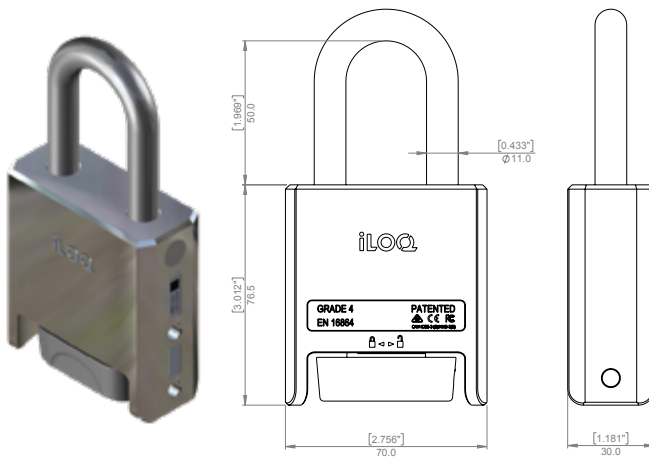

Certified

EN16864

CE, FCC, ISED, ACMA, RSM

IP 55, SKG, VdS

Grade 3

	Shackle length (L)	Product reference
Open and close with credentials	25 mm	H50S.331.25
	60 mm	H50S.331.60
	110 mm	H50S.331.110
Open with credentials and close by pushing	25 mm	H50S.341.25
	60 mm	H50S.341.60
	110 mm	H50S.341.110

Grade 4

	Shackle length (L)	Product reference
Open and close with credentials	28 mm	H50S.431.28
	50 mm	H50S.431.50
Open with credentials and close by pushing	28 mm	H50S.441.28
	50 mm	H50S.441.50

Grade 5

	Shackle length (L)	Product reference
Open and close with credentials	27 mm	H50S.531.27
	50 mm	H50S.531.50
Open with credentials and close by pushing	27 mm	H50S.541.27
	50 mm	H50S.541.50

iLOQ S50 padlock accessories