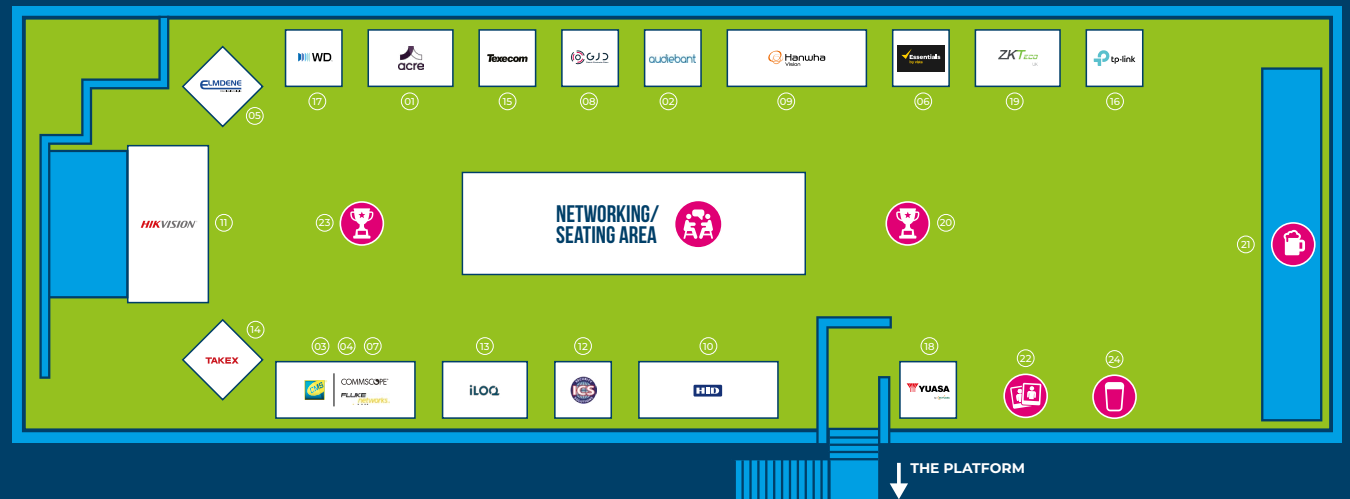

THE NEXT LEVEL

SPONSORED BY **HIKVISION**

An adjoining exhibition zone showcasing more suppliers, along with a fully stocked bar, a relaxed networking area, Photobooth, Pool Tables, Air Hockey, Foosball and Pour Your Own Guinness.

Area / Activity

- 20 Airhockey & Foosball (sponsored by Milestone)
- 21 Bar
- 22 Photobooth (sponsored by Yuasa)
- 23 Pool Tables (sponsored by Western Digital)
- 24 Pour Your Own Guinness (sponsored by Secure Logiq)