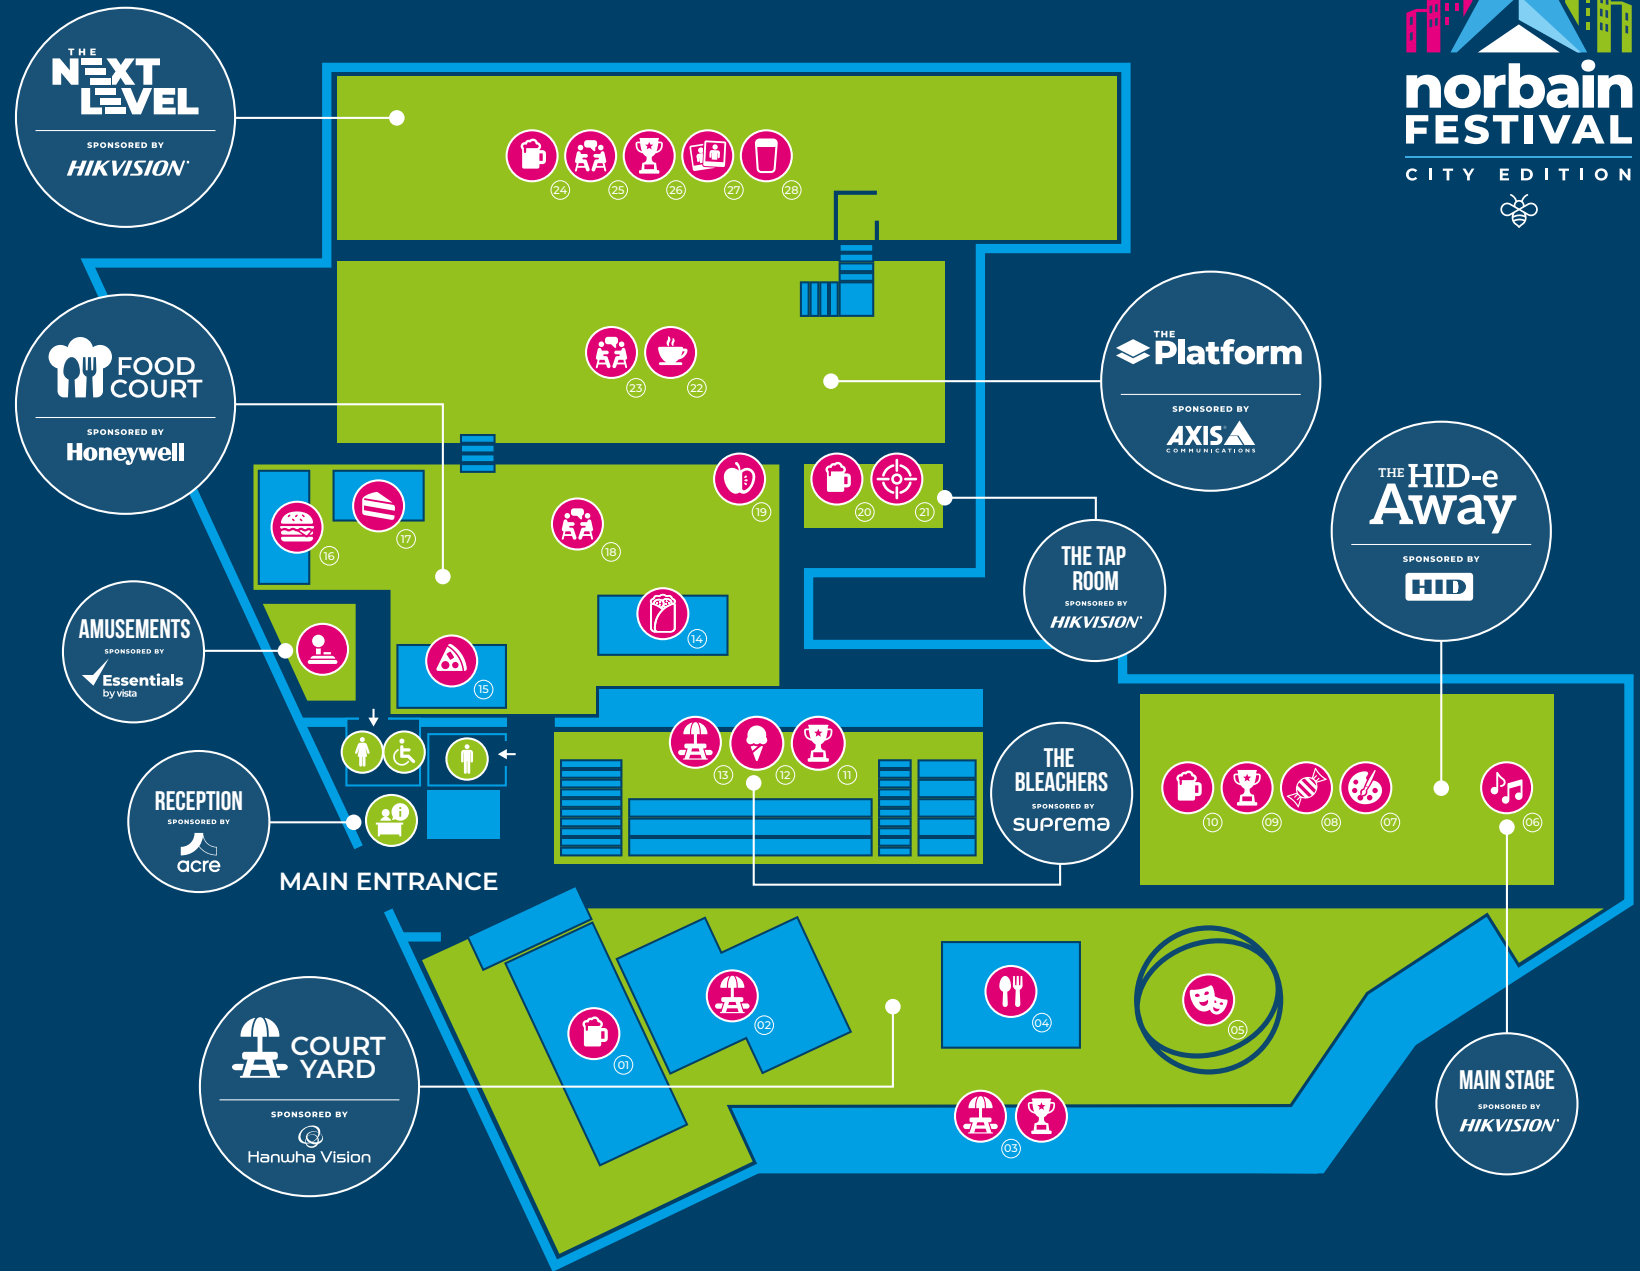

Music

17:00 - 19:30 Acoustic Act - Nina

20:00 - 21:30 Main Act - Boomin

ATTENDING SUPPLIERS AND SPONSORS

KEY SPONSORS:

ATTENDING SUPPLIERS:

SITE MAP

Area / Activity	Sponsor
The Courtyard	Hanwha Vision
<ul style="list-style-type: none"> ① Bar* ② Seating ③ Seating with Board Games ④ Brewski Food Vendor ⑤ Saxophonist ⑥ LED Drummer ⑦ Magician 	
The HID-e Away	HID
<ul style="list-style-type: none"> ⑧ Stage ⑨ Glitter Painting ⑩ Pick & Mix ⑪ Reaction Wall ⑫ Racing Sims ⑬ Bar* 	Hikvision
The Bleachers	Suprema
<ul style="list-style-type: none"> ⑭ Garden Games ⑮ Ice Cream Cart ⑯ Seating 	
The Food Court	Honeywell
<ul style="list-style-type: none"> ⑰ Brasa ⑱ Nell's Pizza ⑲ Burgerism ⑳ Oh My Cheesecake ㉑ Seating Area ㉒ Skewers and Salad 	
The Tap Room	Hikvision
<ul style="list-style-type: none"> ㉓ Bar* ㉔ Airsoft Laser Shooting ㉕ Darts Board 	Secure Logiq
The Platform	Axis Communications
<ul style="list-style-type: none"> 1st Floor Exhibition Space ② Barista ③ Seating/Networking Area 	
The Next Level	Hikvision
<ul style="list-style-type: none"> 2nd Floor Exhibition Space ④ Bar* ⑤ Seating/networking area ⑥ Air Hockey & Foosball ⑦ Pool Tables ⑧ Photo Booth ⑨ Pour your own Guinness 	Milestone Western Digital Yuasa Secure Logiq
Also look out for...	
Acoustic Music Act Balloon Modeller Caricaturist Giant Buzz Wire Giant Kerplunk Graffiti Artist Multi-skilled Performers Popcorn	Milestone

*Please note, the bar on The Next Level is open from 2-6pm – all other bars are open from 4-9.30pm.

THE Platform

SPONSORED BY **AXIS COMMUNICATIONS**

Our first exhibition zone featuring a wide range of suppliers, a barista station, and a relaxed networking area

THE NEXT LEVEL

SPONSORED BY **HIKVISION**

An adjoining exhibition zone showcasing more suppliers, along with a fully stocked bar, a relaxed networking area, Photobooth, Pool Tables, Air Hockey, Foosball and Pour Your Own Guinness.